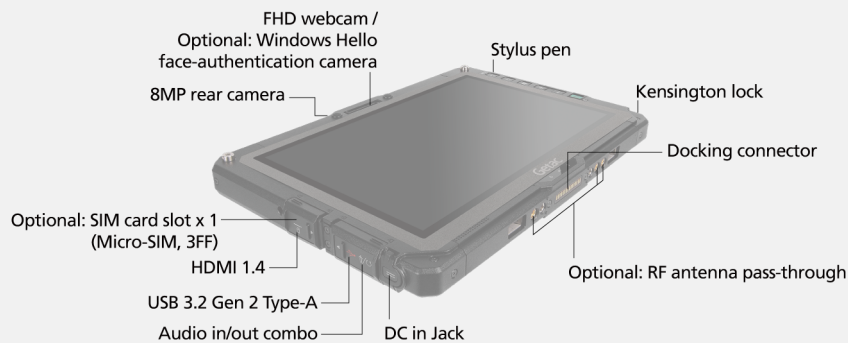

UX10 FULLY RUGGED TABLET

- 10th Generation Intel® Core™ i7 / i5 Processor
- 10.1" FHD LumiBond® 2.0 display with Getac sunlight readable technology (1,000 nits) and capacitive touchscreen
- Enhanced enterprise security with optional Intel vPro, Windows Hello face-authentication camera and multi-factor authentication options
- Detachable keyboard & multi-functional hard handle for on-the-job flexibility
- Multiple configurable options to fit diverse usage scenarios

UX10 FULLY RUGGED TABLET

Expansion Slots	Optional (top side): 1D/2D imager barcode reader, or Serial port, or USB 3.2 Gen 1 Type-A port, or USB 3.2 Gen 1 Type-C port, or LAN port (RJ45), or VGA port i, or HF RFID reader ⁱⁱ Optional (right side): Fingerprint reader, or Serial port + LAN port (RJ-45) ⁱⁱⁱ , or HF RFID reader ⁱⁱ Optional (back side): Smart card reader, or Bridge battery, or Bridge battery + Smart card reader ^{iv}
I/O Interface	FHD webcam x 1 ^v 8M pixels auto focus rear camera x 1 Audio in/out combo x 1 DC in Jack x 1 USB 3.2 Gen 2 Type-A x 1 HDMI 1.4 x 1 Docking connector x 1 Optional: SIM card slot x 1 (Micro-SIM, 3FF) Optional: Windows Hello face-authentication camera (front-facing) x 1 ^v Optional: RF antenna pass-through for GPS, WWAN and WLAN
Communication Interface	Intel® Wi-Fi 6 AX200, 802.11ax Bluetooth (v5.1) ^{vi} Optional: Dedicated GPS ^{vii} Optional: 4G LTE mobile broadband with integrated GPS ^{vii,viii} Optional: 10/100/1000 base-T Ethernet
Security Features	TPM 2.0 Kensington lock Optional: Intel® vPro™ Technology Optional: HF RFID reader ⁱⁱ Optional: Fingerprint reader ⁱⁱⁱ Optional: Smart card reader ^{iv}
Power	AC adapter (65W, 100-240VAC, 50/60 Hz) Li-ion smart battery (11.1V, typical 4200mAh; min. 4080mAh) x 1 Optional: High capacity battery (10.8V, 9240mAh) x 1 Optional: Bridge battery ^{iv}
Dimension (W x D x H) & Weigh	276.8 x 194.5 x 23.5 mm (10.89□ x 7.65□ x 0.92□) 1.22kg (2.68lbs) ^{ix}