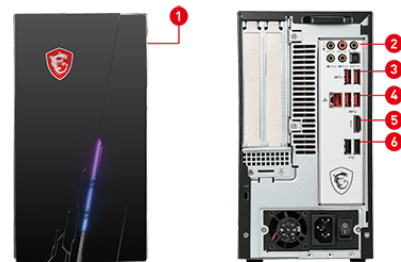

Silent Storm Cooling 2

Exclusive, silent and powerful cooling system that embraces several separated chambers for component cooling.

Mystic Light

Make your build look on fire or cold as ice. You are in control. Customize colors and effects with RGB LED.

Vertical graphics with steel armor

Vertical placed graphics card to prevent bending of the card or damage to the PCI Express slot during transport.

CONNECTIONS

- 1x USB 2.0 Type C / 1x USB 2.0 / 1x Mic in / 1x Headset out
- 5x Audio jacks / 1x S/PDIF
- 2x USB 3.1 Gen 1 Type A
- 2x USB 3.1 Gen 1 Type A / 1x RJ45
- 1x HDMI
- 2x USB 2.0