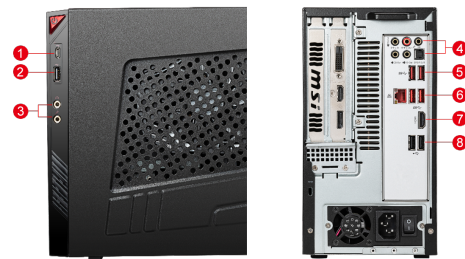

CONNECTIONS

1. 1 x USB 2.0 Type C	5. 2 x USB 3.2 Gen 1 Type A
2. 1 x USB 2.0 Type A	6. 2 x USB 3.2 Gen 1 Type A / 1 x RJ45
3. 1 x Headset out / Mic in	7. 1 x HDMI
4. 5 x Audio jacks / 1 x S/PDIF	8. 2 x USB 2.0 Type A