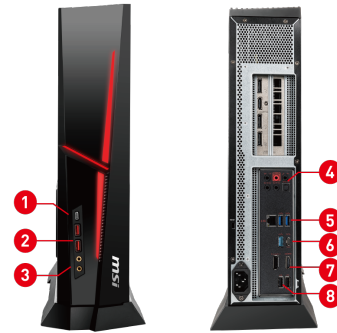

FEATURE

- Up to 10th Gen Intel® Core™ i7 processor
- Windows 10 Home
- Up to GeForce RTX™ 2070 Super graphics
- Compact, light weight and easy to transport case
- 10 liters in size, the most compact gaming desktop
- Silent Storm Cooling 3- Optimizes airflow by separating chamber of CPU, VGA, and PSU
- USB Type C with reversible design
- Latest Wi-Fi 6 (802.11ax) for redefining wireless gaming experience
- Support 4K gaming experience
- Easy to Upgrade Design
- Nahimic 3 Audio Enhancer
- Mystic Light RGB LED design, customize your look
- Enrich your experience with included MSI software

CONNECTIONS

- 1x USB 3.2 Gen 1 Type C
- 1x USB 3.2 Gen 1 Type A
- 1x USB 2.0
- 1x Mic-in / 1x Headphone-out
- 5x Audio jacks / 1x Optical S/PDIF
- 1x RJ45(2.5G LAN) / 2x USB 3.2 Gen 1 Type A
- 1x USB 3.2 Gen 1 Type A / 1x USB 3.2 Gen 1 Type C
- 1x DP out (1.2) / 1x HDMI out (1.4)
- 2x USB 2.0 Type A