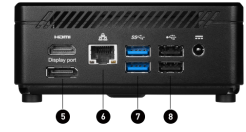

CONNECTIONS

1. 1x Headphone-out 2. 1x Mic-in 3. 1x USB 3.2 Gen 1 Type A 4. 1x USB 3.2 Gen 1 Type C	5. 1x DP (1.2) / 1x HDMI (1.4) 6. 1x RJ45 7. 2x USB 3.2 Gen 1 Type A 8. 2x USB 2.0