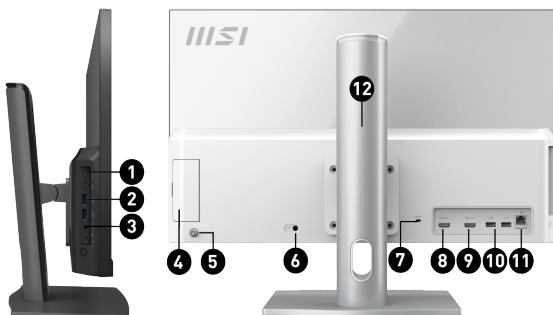

Picture and logos: Pictures Business & Productivity All-in-One PC

1. 2x USB3.2 Gen 2 Type C
2. 2x USB3.2 Gen 2 Type A
3. 1x Mic-in/Headphone-out combo
4. 1x Switchable 2.5" Storage
5. 5-Way Navigator
6. 1x DC-in
7. 1x Kensington Lock
8. 1x HDMI in
9. 1x HDMI out
10. 2x USB 2.0 Type A
11. 1x RJ45 LAN