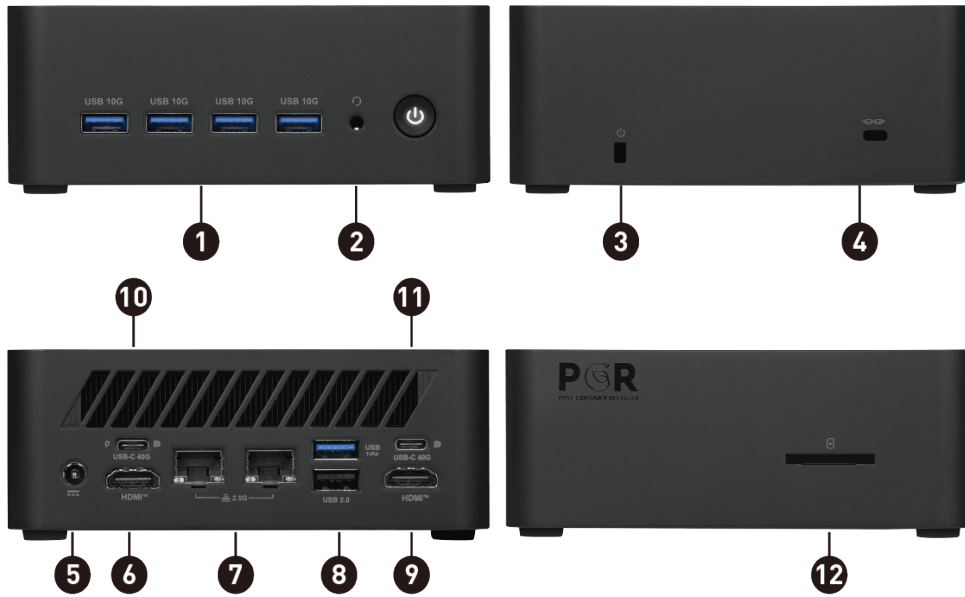

### VESA Mountable

To be mounted on the wall of your office & home with a VESA standard design which can make it completely invisible on a desk.

## CONNECTIONS

- |   |  |
|---|--|
| 1. 4x USB 10Gbps Type A                                     | 2. 1x Mic-in/Headphone-out combo   |
| 3. 1x External Power Switch Pin Header                      | 4. 1x Kensington Lock Slot   |
| 5. 1x DC Jack   | 6. 1x HDMI out (supports 4K @60Hz as specified in HDMI 2.1)                              |
| 7. 2x RJ45 LAN (2.5G)                                       | 8. 1x USB 10Gbps Type A/1x USB 2.0 Type A  |
| 9. 1x HDMI out (supports 4K @60Hz as specified in HDMI 2.1) | 10. 1x USB4 (DP 1.4 alt-mode up to 4K@60Hz / PD-out 15W) which supports PD-in up to 100W |
| 11. 1x USB4 (DP 1.4 alt-mode up to 4K@60Hz / PD-out 15W)    | 12. 1x Card Reader   |