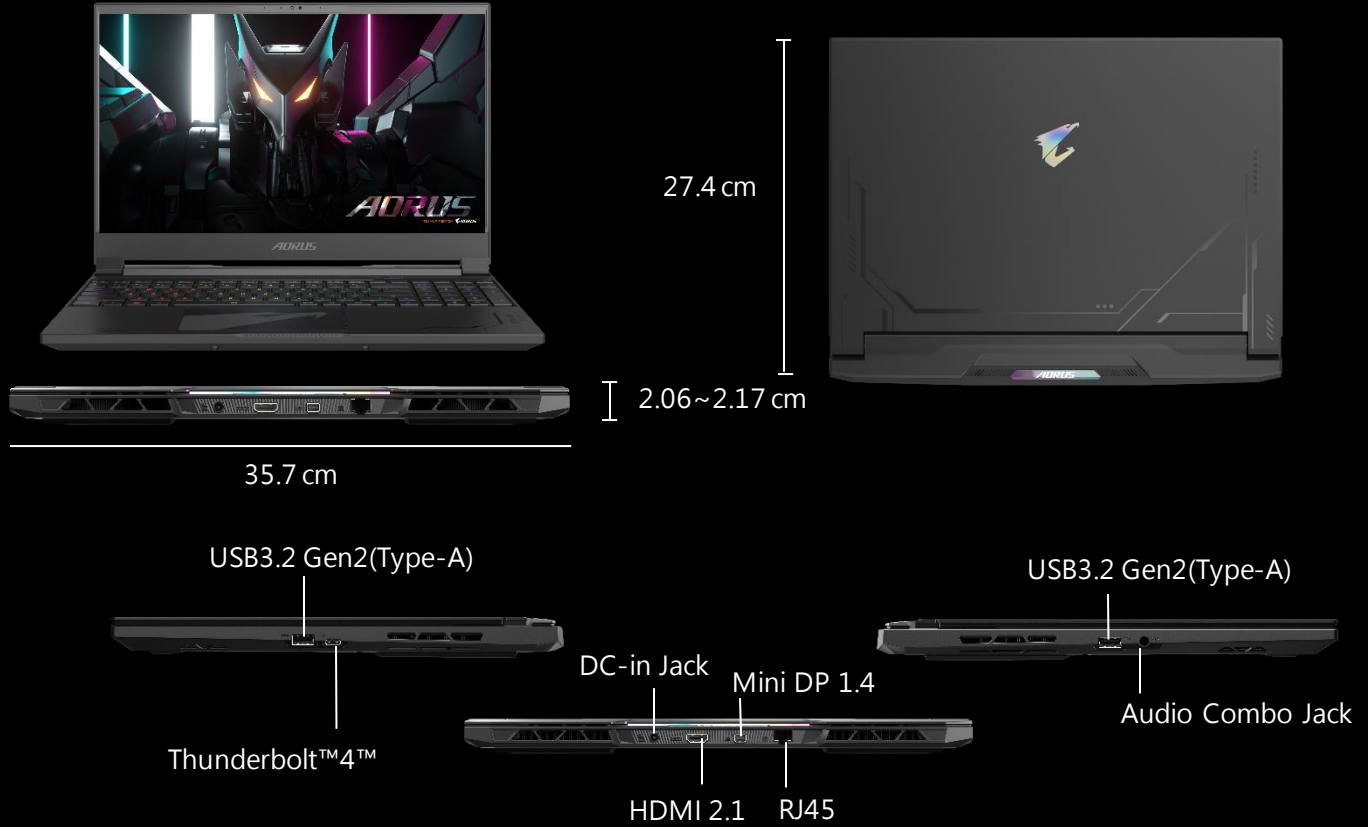

Datasheet

AORUS 15X (2023)

- NVIDIA® New GeForce RTX™ 40 Series
- Up to 13th Gen Intel® Core™ i9 HX Series
- Up to QHD 240Hz Display
- Advanced Optimus: DDS Technology
- 140 Max TGP
- TÜV Rheinland Certification
- WINDFORCE INFINITY Cooling System
- DDR5-5600 SO-DIMM x 2, 64GB (Max)
- DTS:X® Ultra Audio technology
- RGB Light Bar Design
- Per-Key RGB Keyboard
- CNC Milling Metal Chassis
- Windows Hello Technology
- AI EyeCare
- PCIe Gen4 SSD
- Next-Gen Wi-Fi 6E Connection
- 99Whr battery
- Thunderbolt™ 4