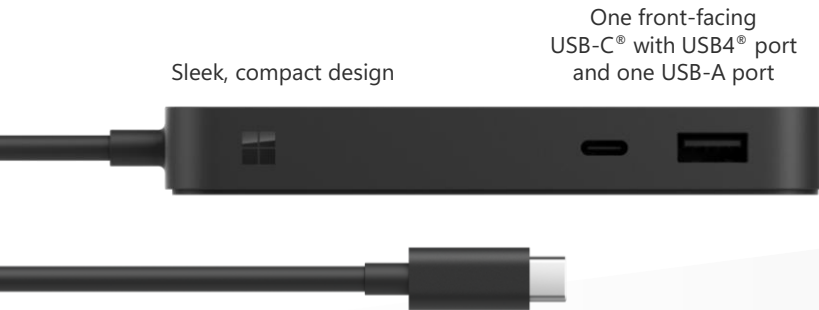

# Surface USB4 Dock

Maintain productivity with high-speed charging and efficient data transfer. Built-in security and manageability help protect your business.

Charge and connect with one USB4<sup>®</sup> cable delivering up to 40 Gbps<sup>1</sup>

## Sleek design meets accessibility

- Two USB-C<sup>®</sup> with USB4<sup>®</sup> ports, one USB-A port, and one HDMI port
- Compatible with any USB-C<sup>®1</sup> or USB4<sup>®</sup> device
- Tactile port indicators for increased accessibility

## PORTS AND CONNECTIONS

- 100W power supply (up to 65W passthrough)
- USB-C®/USB4® left-oriented cable (80 cm) with dual LED indicator lights
- USB4® supports: Charging, dual display, up to 40 Gbps data transfer
- 1 front-facing USB-A (USB 3.2 Gen 2, 7.5W)
- 1 front-facing USB-C® (USB4® Gen 3, compatible with Thunderbolt™ 4, video display enabled, 7.5W)
- 1 rear-facing USB-C® (USB4® Gen 3, compatible with Thunderbolt™ 4, video display enabled, 7.5W)
- 1 rear-facing HDMI™ 2.1
- 1 rear-facing USB-C® for PSU only
- 1 Ethernet (1 Gbit/s)
- Security lock support<sup>6</sup> (Kensington compatible)

## WHAT'S IN THE BOX

- Surface USB4® Dock
- 100W USB-C® Power Supply (not sold separately)