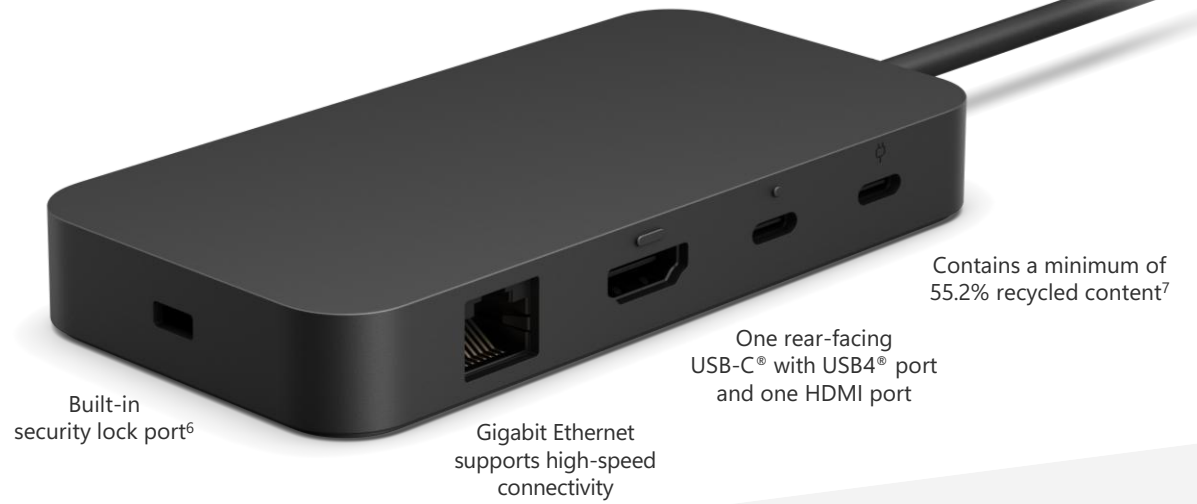

# Surface USB4 Dock

Maintain productivity with high-speed charging and efficient data transfer. Built-in security and manageability help protect your business.

Charge and connect with one USB4<sup>®</sup> cable delivering up to 40 Gbps<sup>1</sup>

## Sleek design meets accessibility

- Two USB-C<sup>®</sup> with USB4<sup>®</sup> ports, one USB-A port, and one HDMI port
- Compatible with any USB-C<sup>®1</sup> or USB4<sup>®</sup> device
- Tactile port indicators for increased accessibility

## PORTS AND CONNECTIONS

- 100W power supply (up to 65W passthrough)
- USB-C®/USB4® left-oriented cable (80 cm) with dual LED indicator lights
- USB4® supports: Charging, dual display, up to 40 Gbps data transfer
- 1 front-facing USB-A (USB 3.2 Gen 2, 7.5W)
- 1 front-facing USB-C® (USB4® Gen 3, compatible with Thunderbolt™ 4, video display enabled, 7.5W)
- 1 rear-facing USB-C® (USB4® Gen 3, compatible with Thunderbolt™ 4, video display enabled, 7.5W)
- 1 rear-facing HDMI™ 2.1
- 1 rear-facing USB-C® for PSU only
- 1 Ethernet (1 Gbit/s)
- Security lock support<sup>6</sup> (Kensington compatible)

## WHAT'S IN THE BOX

- Surface USB4® Dock
- 100W USB-C® Power Supply (not sold separately)