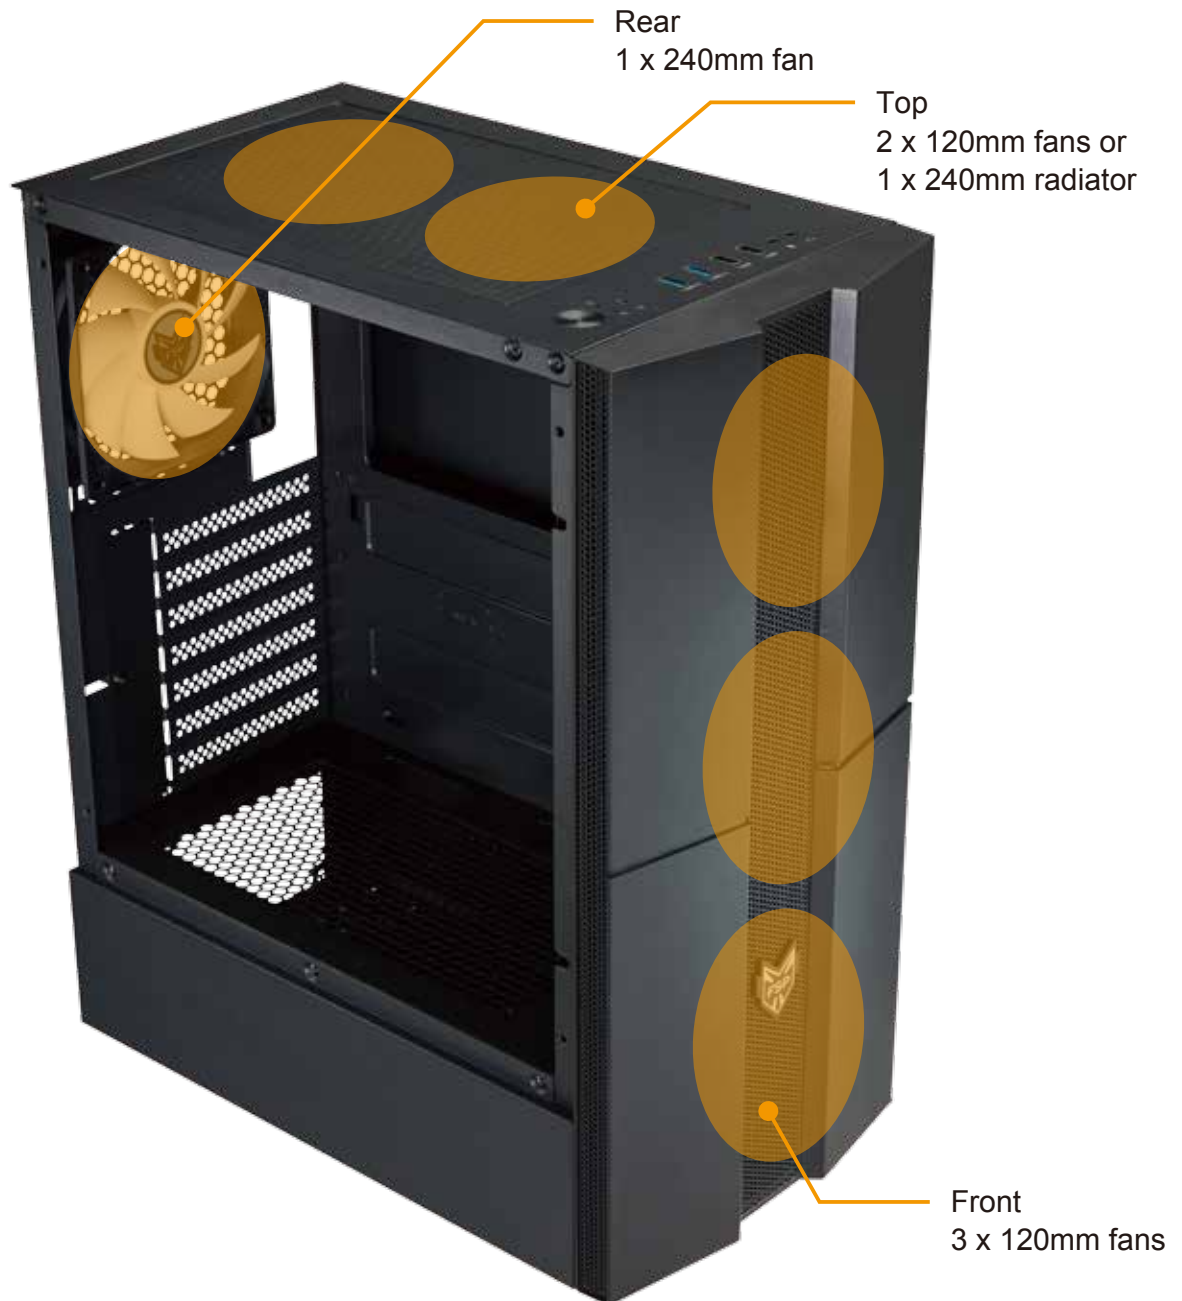

Product Overview

The CMT260 / CMT270 / CMT271 series can support up to 6 x 120mm fans to provide the best cooling performance.