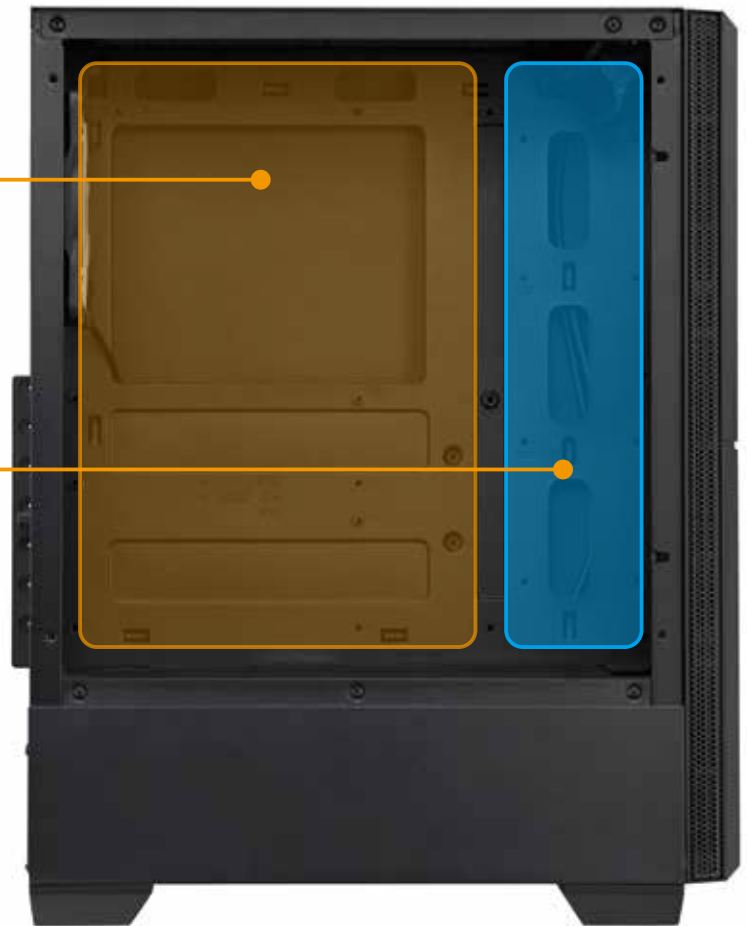

Product Overview

High Extensibility for Motherboards

It supports ATX, Micro ATX, Mini-ITX motherboards

Simple Installation

Predrilled holes on the side panel for easy cable access and management.

Mini-ATX

6.75" x 6.75"
170mm x 170mm