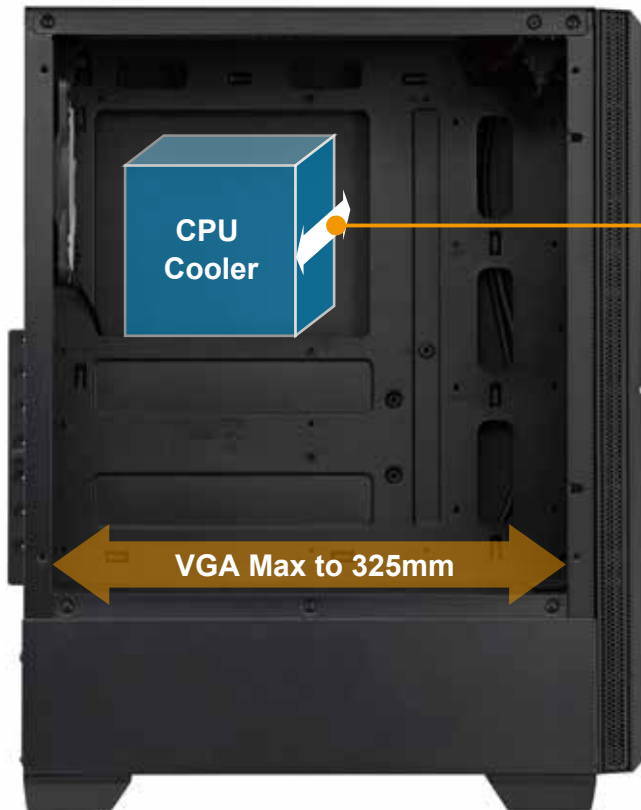

Product Overview

High Extensibility for Graphics Cards & CPU Cooler

It supports high-end graphic cards with a max. of 325mm length and CPU cooler up to 170mm height

CPU cooler max. height 170mm

User-Friendly I/O Panel