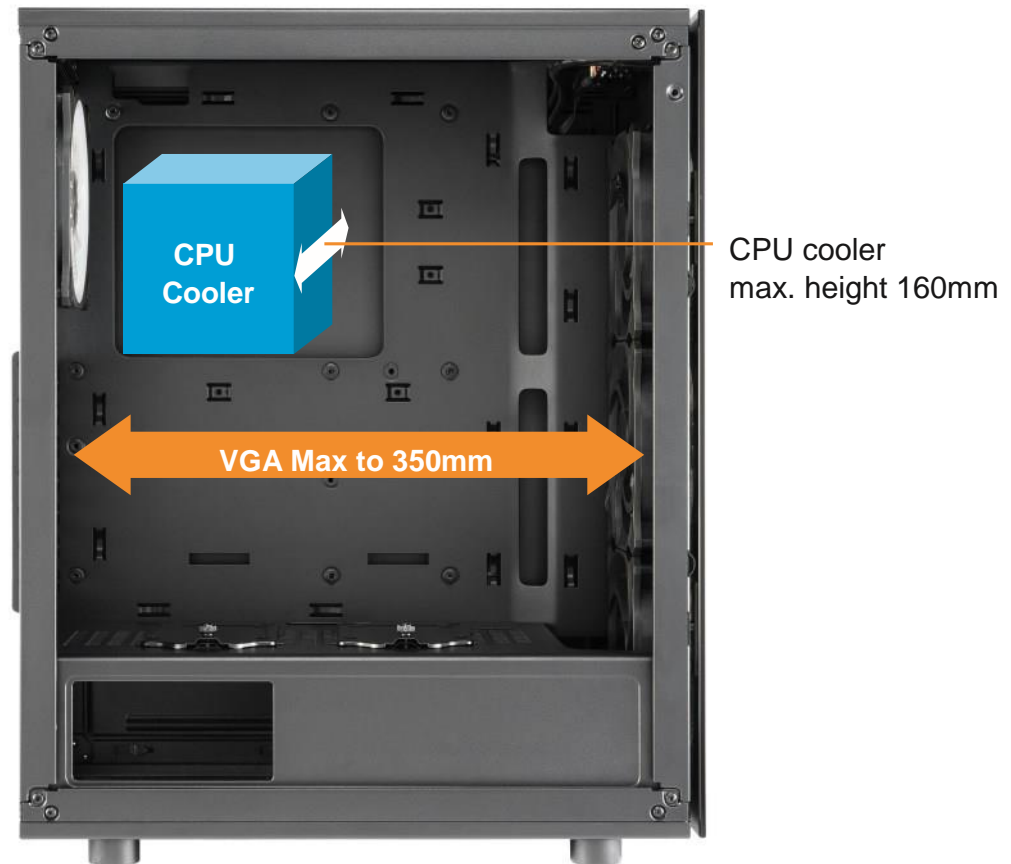

FSP

PC Case CMT340

Product Overview

High Extensibility for Graphics Cards & CPU Cooler

It supports high-end graphic cards with a max. length of 350mm, and CPU cooler up to 160mm tall.

It supports multiple modes for lighting, including Single Color Static/ Blending/ Circus/ Gradient/ Rainbow Fusion and more. It can also switch to motherboard sync as long as you press the RGB button for three seconds.

RGB button