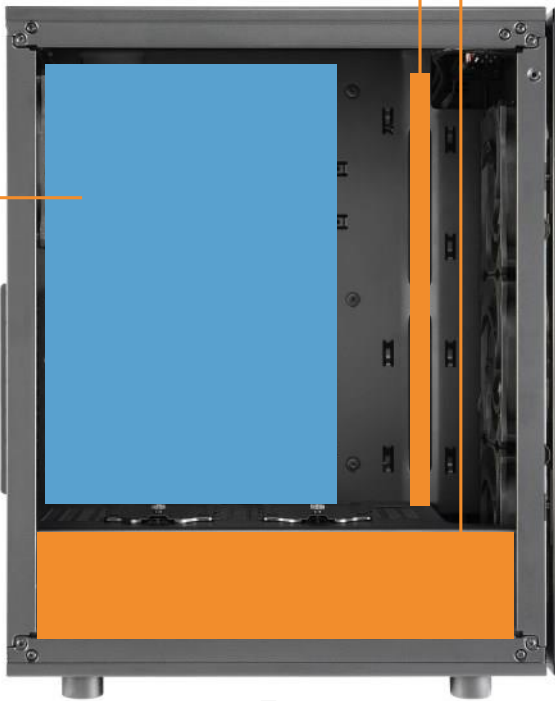

FSP

PC Case CMT340

Product Overview

Simple Installation

Easy Cable Management
Large predrilled holes on the side panel for easy cable access and management.

Dust-free PSU Cover

Keep your PC rig clean and stylish

Front