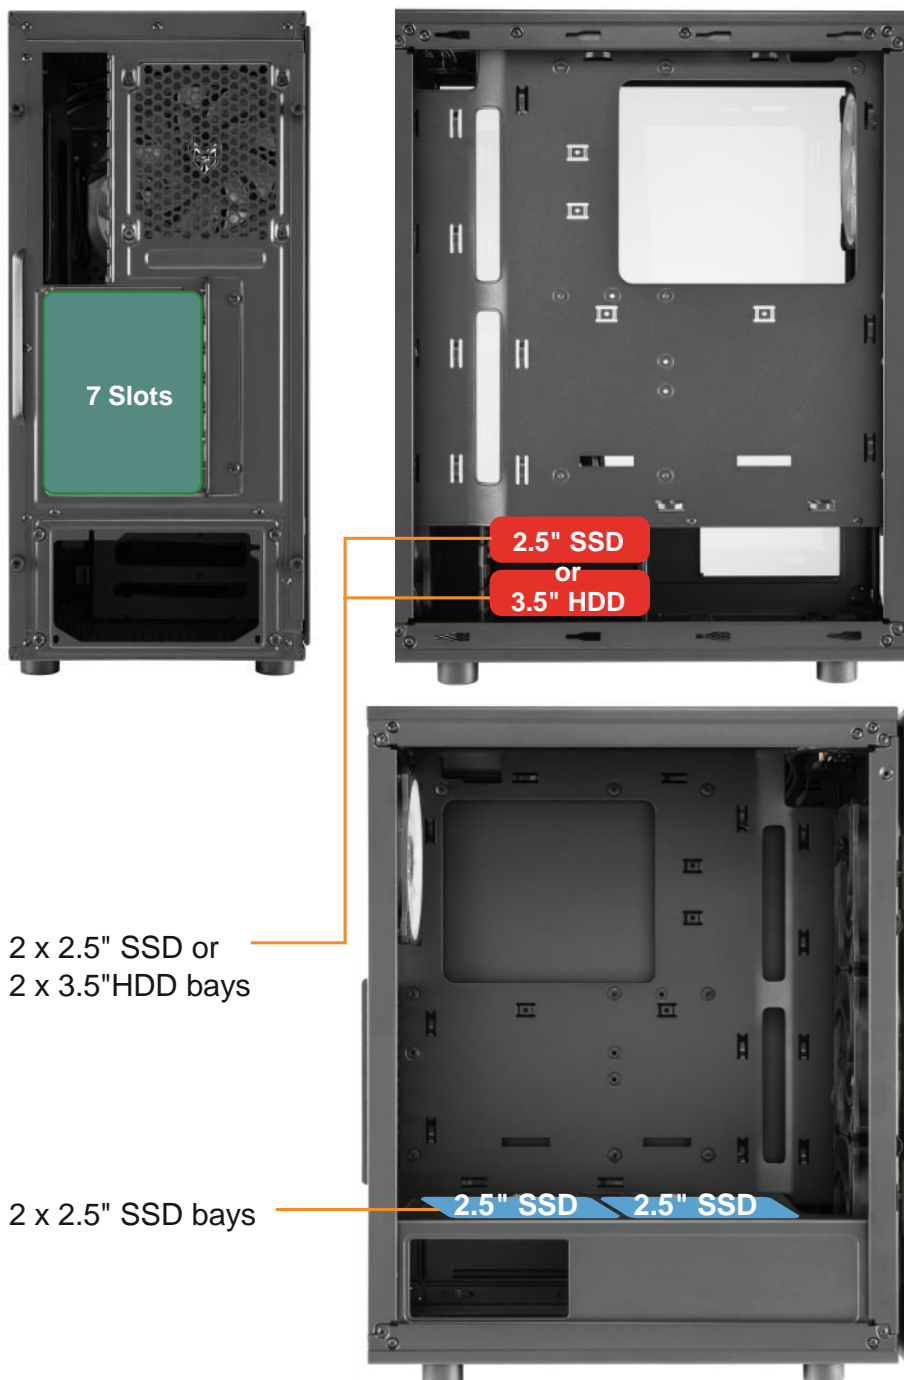

FSP

PC Case CMT340

Product Overview

SSD bays

It supports 7 x PCI-E expansion slots, 2 x 3.5" HDD, and 2 x 2.5" SSD bays.