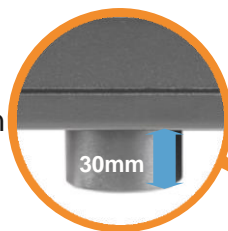

30 mm Tall Foot Stands

Not only it prevents the bottom surface from scratching, but it also enhances heat emission and cooling.