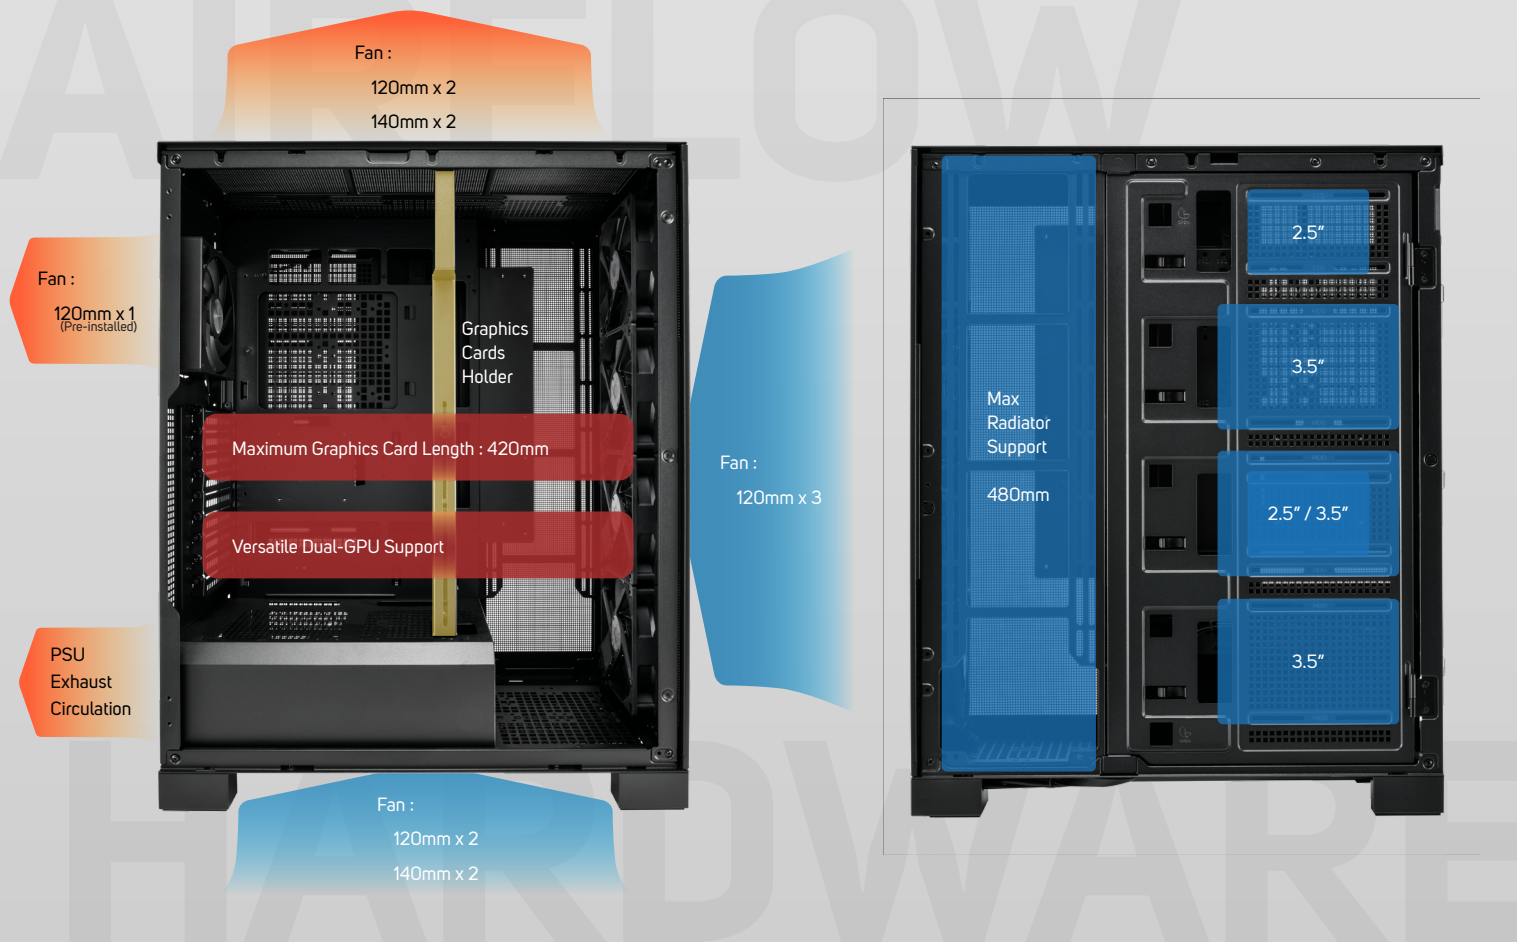

U 500

BLACK

- Versatile Dual-GPU Support
- 5 x High-Performance PWM Fans Included
- Real-Time Digital Fan Speed Monitoring
- 420mm Ultra-Long GPU Compatibility
- Supports CPU coolers up to 163mm
- Massive 180mm CPU Cooler Clearance
- Lightning-Fast USB Type-C Connectivity

Unrivaled Radiator Support

- Engineered for extreme enthusiasts, supporting up to a 480mm radiator for ultimate heat dissipation.

Dual-Purpose GPU Stability

- A unique, heavy-duty holder that prevents GPU sag and secures dual high-end graphics cards with precision.

Extreme Hardware Compatibility

- Spacious interior crafted to house everything from Mini-ITX to E-ATX motherboards and massive multi-GPU setups.

Optimized Airflow Architecture

- Equipped with five 120mm PWM fans to ensure high-pressure cooling even during the most demanding workloads.

Built for High-Performance Workloads

- The ideal foundation for overclocking and heavy computing, delivering maximum stability and system reliability.

TECHNICAL DATA

Model Name	U500-B
Color	Black
Type	Workstation
Materials	0.8mm SPCC
Dimension D x W x H	451 x 258 x 568mm
Motherboard Support	EEB, E-ATX, ATX, M-ATX, Mini-ITX
Power Supply Type	250mm ATX
Maximum CPU Cooler Height	180mm
Maximum VGA Card Length	420mm (with Graphics Card Holder)
Drive Bay	2.5" x 6 3.5" x 4 (shared with SSD slots)
External I/O Port	USB 3.0 (USB 3.2 Gen1x1) x 2 USB Type-C x 1
Expansion Slots	9 (Support vertical graphics card insertion)
Fan Including (Pre-installed)	Front : 120mm PWM x 4 Rear : 120mm PWM x 1 (Digital fan speed display)
Fan Support	Front : 120mm x 4 / 140mm x 3 Top : 120mm x 3 / 140mm x 3 Bottom : 120mm x 3 Rear : 120mm x 1 / 140mm x 1
Maximum Radiator Support	Front : 480mm Top : 360mm