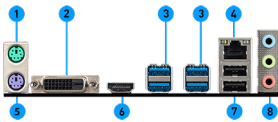

SPECIFICATION

Model Name	A320M-A PRO MAX
CPU Support	Supports 1st, 2nd and 3rd Gen AMD® Ryzen™ / Ryzen™ with Radeon™ Vega Graphics and 2nd Gen AMD® Ryzen™ with Radeon™ Graphics / Athlon™ with Radeon™ Vega Graphics and A-series / Athlon™ X4 Desktop Processors for Socket AM4
CPU Socket	Socket AM4
Chipset	AMD® A320 Chipset
Graphics Interface	1 x PCI-E 3.0 x16 slot
Display Interface	DVI-D, HDMI - Requires Processor Graphics
Memory Support	2 DIMMs, Dual Channel DDR4 up to 3200(OC) MHz
Expansion Slots	1 x PCI-E 2.0 x1 slot
Storage	1x Turbo M.2 slot + 4 x SATA 6Gb/s
USB ports	6 x USB 3.2 Gen1 + 6 x USB 2.0
LAN	Realtek® 8111H Gigabit LAN
Audio	8-Channel(7.1) HD Audio with Audio Boost

CONNECTIONS

- | | |
|-----------------|------------------------|
| 1. Mouse | 5. Keyboard |
| 2. DVI-D Port | 6. HDMI Port |
| 3. USB 3.2 Gen1 | 7. USB 2.0 Ports |
| 4. LAN Port | 8. HD Audio Connectors |

FEATURE

DDR4 BOOST

DDR4 Boost

Advanced technology to deliver pure data signals for the best gaming performance and stability.

CORE BOOST

Core Boost

With premium layout and fully digital power design to support more cores and provide better performance.