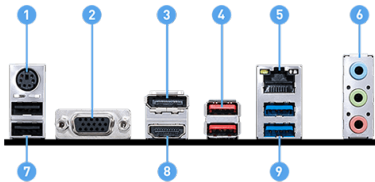

## SPECIFICATIONS

<b>Model Name</b>	B560M PRO-VDH
<b>CPU Support</b>	Supports 10 <sup>th</sup> Gen Intel® Core™ Processors, 11 <sup>th</sup> Gen Intel® Core™ Processors, Pentium® Gold and Celeron® Processors
<b>CPU Socket</b>	LGA 1200
<b>Chipset</b>	Intel® B560 Chipset
<b>Graphics Interface</b>	1x PCIe 4.0 x16 slot
<b>Display Interface</b>	Support 4K@60Hz as specified in HDMI 2.0b, DisplayPort 1.4, VGA - Requires Processor Graphics
<b>Memory Support</b>	4 DIMMs, Dual Channel DDR4-5066MHz (OC)
<b>Expansion Slots</b>	2x PCIe 3.0 x1 slots
<b>Storage</b>	1x M.2 Gen4 x4 64Gb/s slot 1x M.2 Gen3 x4 32Gb/s slot 6x SATA 6Gb/s ports
<b>USB ports</b>	2x USB3.2 Gen 2 10Gbps (2 Type-A) 4x USB 3.2 Gen 1 5Gbps (4 Type-A) 6x USB 2.0
<b>LAN</b>	Realtek® 8125B 2.5G LAN
<b>Audio</b>	8-Channel (7.1) HD Audio with Audio Boost

## CONNECTIONS

1. Keyboard / Mouse
2. VGA
3. DisplayPort
4. USB 3.2 Gen 2 10Gbps Type-A
5. LAN port
6. Audio connector
7. USB 2.0
8. HDMI
9. USB 3.2 Gen 1 5Gbps Type-A

### Lightning Gen4 Solution

The latest Gen4 PCI-E and M.2 solution with up to 64GB/s bandwidth for maximum transfer speed.