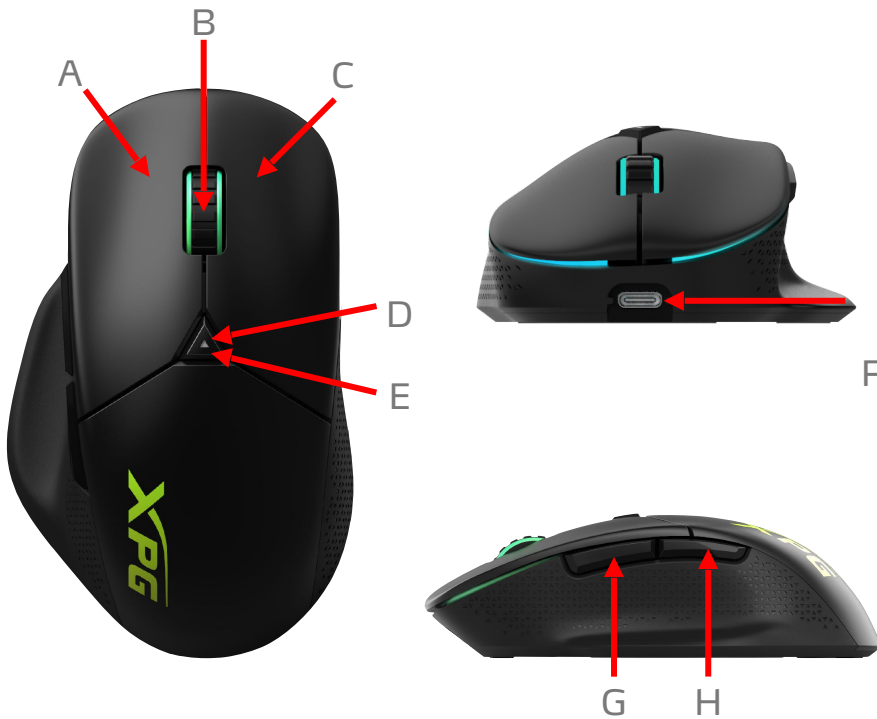

PRODUCT OVERVIEW