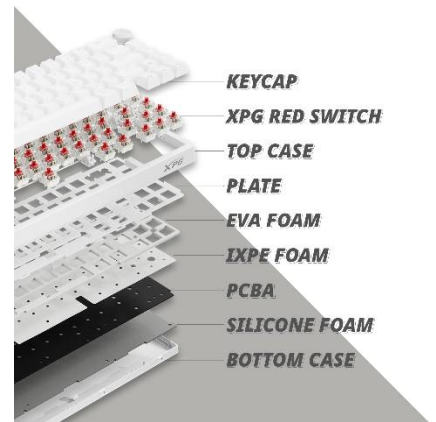

SORCERER MINI SPELL IT

SORCERER GAMING KEYBOARD

XPG SORCERER MINI Gaming Keyboard features a space-saving 65% form factor. Its compact yet fully functional design maximizes desk space without sacrificing essential functionality, offering a seamless typing experience while keeping all necessary keys within reach. Engineered with a gasket mount design, three-layered dampening foam, and hot-swappable key switches, it delivers an unparalleled typing experience. Incorporating XPG Red Switch and featuring a smooth POM stem, SORCERER MINI ensures exceptionally smooth keystrokes. Additionally, its per-key RGB lighting, managed by the intuitive XPG PRIME software, empowers users with limitless customization possibilities.

65% Form Factor

XPG Red Switch

**Triple-Layered
Damping Foam**

**Per-Key RGB
PRIME Supported**

**Detachable
USB-C Cable**

**3-Level
Adjustable Height
Ergonomic Design**

Feature

- 65% form factor.
- Gasket mount with hot-swappable switch design.
- Triple-layered dampening foam.
- XPG tailor-made red switches.
- Per-key RGB keyboard, supported by XPG PRIME software.
- Detachable USB-C cable.
- 3-Level adjustable height ergonomic design.

Detachable USB-C Cable

Volume Wheel Knob

Per-Key RGB Keyboard

Adjustable Stand

USB-C Port

Specification

Color	Black / White
Mounting Styles	Gasket Mount
Anti-ghosting keys	100%
Key Switch	XPG Red Mechanical Switch Volume Knob
Lighting Effect	Per-Key RGB 10 Preset Lighting Effects
Number of keys	97 Keys (ANSI) / 98 Keys (ISO)
Interface	USB Type C
Operating Voltage	5V DC
Keystroke Lifecycle	Over 50 million strokes
Size	388 x 137 x 41 mm
Weight	730g
OS Compatibility	Windows 11 Windows 10 Windows 8 Windows 7
Warranty	2 Years