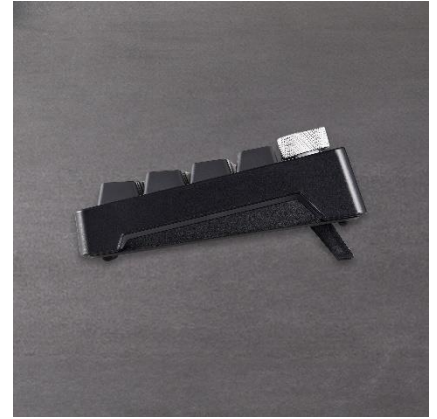

SORCERER MINI SPELL IT

SORCERER GAMING KEYBOARD

XPG SORCERER MINI Gaming Keyboard features a space-saving 65% form factor. Its compact yet fully functional design maximizes desk space without sacrificing essential functionality, offering a seamless typing experience while keeping all necessary keys within reach. Engineered with a gasket mount design, three-layered dampening foam, and hot-swappable key switches, it delivers an unparalleled typing experience. Incorporating XPG Red Switch and featuring a smooth POM stem, SORCERER MINI ensures exceptionally smooth keystrokes. Additionally, its per-key RGB lighting, managed by the intuitive XPG PRIME software, empowers users with limitless customization possibilities.

65% Form Factor

XPG Red Switch

**Triple-Layered
Damping Foam**

**Per-Key RGB
PRIME Supported**

**Detachable
USB-C Cable**

**3-Level
Adjustable Height
Ergonomic Design**

Feature

- 65% form factor.
- Gasket mount with hot-swappable switch design.
- Triple-layered dampening foam.
- XPG tailor-made red switches.
- Per-key RGB keyboard, supported by XPG PRIME software.
- Detachable USB-C cable.
- 3-Level adjustable height ergonomic design.

Detachable USB-C Cable

Volume Wheel Knob

Per-Key RGB Keyboard

Adjustable Stand

USB-C Port

Specification

Color	Black / White
Mounting Styles	Gasket Mount
Anti-ghosting keys	100%
Key Switch	XPG Red Mechanical Switch Volume Knob
Lighting Effect	Per-Key RGB 10 Preset Lighting Effects
Number of keys	97 Keys (ANSI) / 98 Keys (ISO)
Interface	USB Type C
Operating Voltage	5V DC
Keystroke Lifecycle	Over 50 million strokes
Size	388 x 137 x 41 mm
Weight	730g
OS Compatibility	Windows 11 Windows 10 Windows 8 Windows 7
Warranty	2 Years