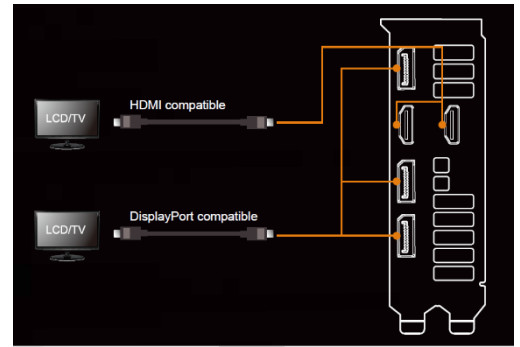

ASUS Features

OC
Edition

OC edition

TBD MHz GPU boost clock in OC mode for outstanding gaming experience.

8GB
GDDR6
Memory

8GB GDDR6 Memory

On-board memory for the best gaming experience & the best resolution.

0dB
FAN
Silent Gaming

0dB Technology

An advanced controller brings fans to a standstill below 55 Celsius, letting you enjoy light gaming in relative silence.

I/O Specifications

NV Features

NVIDIA AMPERE ARCHITECTURE

The all-new NVIDIA Ampere architecture delivers the ultimate play, featuring advanced 2nd generation Ray Tracing Cores and 3rd generation Tensor Cores with greater throughput.

RTX. IT'S ON.

Experience today's biggest blockbusters like never before with the visual fidelity of real-time ray tracing and the ultimate performance of AI-powered DLSS

DLSS AI ACCELERATION

NVIDIA DLSS is groundbreaking AI rendering that boosts frame rates with uncompromised image quality using the dedicated AI processing Tensor Cores on GeForce RTX. This gives you the performance headroom to crank up settings and resolutions for an incredible visual experience. The AI revolution has come to gaming.

VICTORY MEASURED IN MILLISECONDS

NVIDIA Reflex delivers the ultimate competitive advantage. The lowest latency. The best responsiveness. Powered by GeForce RTX 30 Series GPUs and NVIDIA® G-SYNC® monitors. Acquire targets faster, react quicker, and increase aim precision through a revolutionary suite of technologies to measure and optimize system latency for competitive games.

UP YOUR CREATIVE GAME

Take your creative projects to a new level with GeForce RTX 30 Series GPUs. Delivering AI-acceleration in top creative apps. Backed by the NVIDIA Studio platform of dedicated drivers and exclusive tools. And built to perform in record time. Whether you're rendering complex 3D scenes, editing 8K video, or livestreaming with the best encoding and image quality, GeForce RTX GPUs give you the performance to create your best.

STREAM LIKE A BOSS

Steal the show with incredible graphics and smooth, stutter-free live streaming. Next-generation hardware encoding and decoding combine to show off all your best moments in exquisite detail. And the all-new NVIDIA Broadcast app gives you powerful AI capabilities to improve audio and video quality with effects like virtual background, webcam auto frame, and microphone noise removal. So you can give your audience your best—every time.

DIRECTX 12 ULTIMATE

Developers can now add even more amazing graphics effects to Microsoft Windows-based PC games. GeForce RTX graphics cards deliver advanced DX12 features like ray tracing and variable rate shading, bringing games to life with ultra-realistic visual effects and faster frame rates.