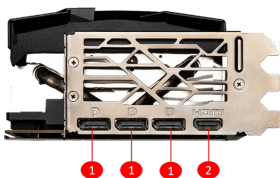

## SPECIFICATIONS

<b>Model Name</b>	GeForce RTX™ 4090 SUPRIM X 24G
<b>Graphics Processing Unit</b>	NVIDIA® GeForce RTX™ 4090
<b>Interface</b>	PCI Express® Gen 4
<b>Core Clocks</b>	Extreme Performance: 2640 MHz (MSI Center) Boost: 2625 MHz (GAMING & SILENT Mode)
<b>CUDA® CORES</b>	16384 Units
<b>Memory Speed</b>	21 Gbps
<b>Memory</b>	24GB GDDR6X
<b>Memory Bus</b>	384-bit
<b>Output</b>	DisplayPort x 3 (v1.4a) HDMI™ x 1 (Supports 4K @120Hz HDR, 8K@60Hz HDR, and Variable Refresh Rate as specified in HDMI 2.1a)
<b>HDCP Support</b>	Y
<b>Power consumption</b>	Silent mode: 450W Gaming mode: 480W
<b>Power connectors</b>	16-pin x 1
<b>Recommended PSU</b>	1000W (Min. 850W)
<b>Card Dimension (mm)</b>	336 x 142 x 78 mm
<b>Weight (Card / Package)</b>	2413g / 3636g
<b>DirectX Version Support</b>	12 Ultimate
<b>OpenGL Version Support</b>	4.6
<b>Maximum Displays</b>	4
<b>G-SYNC® technology</b>	Y
<b>Digital Maximum Resolution</b>	7680 x 4320

## CONNECTIONS

1. DisplayPort
2. HDMI

### TORX FAN 5.0

Fan blades linked by ring arcs and a fan cowl work together to stabilize and maintain high-pressure airflow.

### Core Pipe

Precision-machined heat pipes ensure max contact and spread heat along the full length of the heatsink.