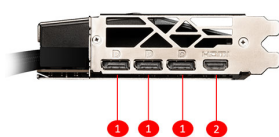

SPECIFICATIONS

Model Name	GeForce RTX™ 4090 SUPRIM LIQUID X 24G
Cores	16384 Units
Memory	24GB GDDR6X
Standard sběrnice	PCI Express® Gen 4
Rozhraní paměti	384-bit
Takt jádra (MHz)	Extreme Performance: 2640 MHz (MSI Center) Boost: 2625 MHz (GAMING & SILENT Mode)
Takt paměti (MHz)	21 Gbps
Max připojených displejů	4
Output	DisplayPort x 3 (v1.4a) HDMI™ x 1 (Supports 4K@120Hz HDR, 8K@60Hz HDR, and Variable Refresh Rate as specified in HDMI™ 2.1a)
HDCP podpora	Y
Doporučený výkon zdroje (W)	1000W (Min. 850W)
Digital Maximum Resolution	7680x4320
Napájecí kabely	16-pin x 1
Podpora DirectX verze	12 Ultimate
Podpora OpenGL verze	4.6
Rozměry (mm)	Card: 280 x 140 x 43 mm radiator + fan: 274 x 121 x 55 mm Tube length: L470 ± 10 x D11.2 mm
Váha (g)	2353 g / 3837 g

CONNECTIONS

1. DisplayPort
2. HDMI™

FEATURES

Zero Frozr

Zero Frozr is the calm before the storm, keeping fans still and maintaining silence until cooling is needed.

Superior Cooling

The GPU is kept cool by closed loop liquid cooler while the memory and VRM's are cooled by a radial fan.

TORX FAN 5.0

Fan blades linked by ring arcs and a fan cowl work together to stabilize and maintain high-pressure airflow.

Micro-Fin Copper Base

A copper base with fine micro-fins immersed in the liquid stream effectively transfers heat away from the VRAM and GPU.

Aluminum Heat Radiator

Easy to install 240mm black aluminum radiator to reduce fan demand and dissipate heat efficiently.

Quick And Easy Installation

Upgrade to the power of liquid-cooled graphics in one minute or less.