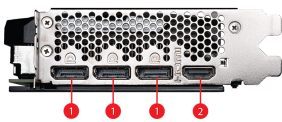

## SPECIFICATIONS

<b>Model Name</b>	GeForce RTX™ 4070 VENTUS 2X E1 12G OC
<b>Graphics Processing Unit</b>	NVIDIA® GeForce RTX™ 4070
<b>Interface</b>	PCI Express® Gen 4
<b>Core Clocks</b>	Extreme Performance: 2520 MHz (MSI Center) Boost: 2505 MHz
<b>CUDA® CORES</b>	5888 Units
<b>Memory Speed</b>	20 Gbps
<b>Memory</b>	12GB GDDR6
<b>Memory Bus</b>	192-bit
<b>Output</b>	DisplayPort x 3 (v1.4a) HDMI™ x 1 (Supports 4K@120Hz HDR, 8K@60Hz HDR, and Variable Refresh Rate as specified in HDMI™ 2.1a)
<b>HDCP Support</b>	Y
<b>Power consumption</b>	200 W
<b>Power connectors</b>	8-pin x 1
<b>Recommended PSU</b>	650 W
<b>Card Dimension (mm)</b>	242 x 125 x 43 mm
<b>Weight (Card / Package)</b>	668 g / 943 g
<b>DirectX Version Support</b>	12 Ultimate
<b>OpenGL Version Support</b>	4.6
<b>Maximum Displays</b>	4
<b>G-SYNC® technology</b>	Y
<b>Digital Maximum Resolution</b>	7680 x 4320

## CONNECTIONS

1. DisplayPort
2. HDMI™