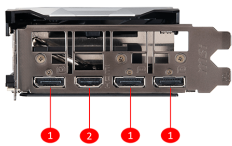

msi

GRAPHICS CARD

GeForce RTX 2080 SUPER™ VENTUS OC

SPECIFICATION

Model Name	GeForce® RTX 2080 SUPER™ VENTUS OC
Graphics Processing Unit	NVIDIA® GeForce® RTX 2080 SUPER™
Interface	PCI Express x16 3.0
Cores	3072 Units
Core Clocks	Boost: 1830 MHz
Memory Speed	15.5 Gbps
Memory	8GB GDDR6
Memory Bus	256-bit
Output	DisplayPort x 3 (v1.4) / HDMI 2.0b x 1
HDCP Support	2.2
Power consumption	250 W
Power connectors	8-pin x 1, 6-pin x 1
Recommended PSU	650 W
Card Dimension(mm)	268 x 114 x 50 mm
Weight (Card / Package)	1046 g / 1538 g
DirectX Version Support	12 API
OpenGL Version Support	4.5
Multi-GPU Technology	NVIDIA® NVLink™ (SLI-Ready), 2-way
Maximum Displays	4
VR Ready	Y
G-SYNC® technology	Y
Adaptive Vertical Sync	Y
Digital Maximum Resolution	7680x4320

CONNECTIONS

1. DisplayPort
2. HDMI

FEATURE

DUAL FAN THERMAL DESIGN

Dual fans covers more area of heatsink to take heat away more efficiently.

SMOOTH HEAT PIPES

Heat pipes with a smooth squared shape at the bottom to maximize heat transfer to the copper baseplate.

SOLID BLACK & RED BACKPLATE

Increases toughness of the card to prevent bending while complementing the sleek MSI design.

OC PERFORMANCE

MSI OC graphics cards are equipped with higher clock speeds out of the box for increased performance.