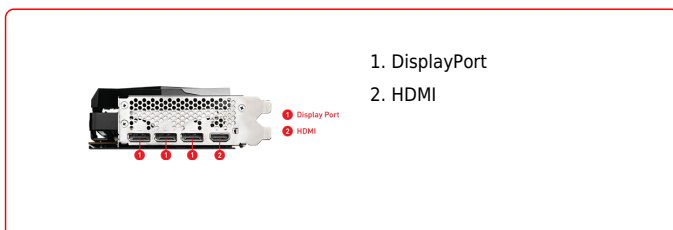

msi

GRAFICKÉ KARTY

GeForce RTX 3060 GAMING X 12G

SPECIFICATIONS

Memory	12GB GDDR6
Grafické jádro	NVIDIA® GeForce RTX™ 3060
Standard sběrnice	PCI Express® Gen 4
Rozhraní paměti	192-bit
Takt jádra (MHz)	Boost: 1837 MHz
Takt paměti (MHz)	15 Gbps
Max připojených displejů	4
HDCP podpora	Y
Output	DisplayPort x 3 (v1.4a) HDMI x 1 (Supports 4K@120Hz as specified in HDMI 2.1)
Spotřeba energie (W)	170 W
Doporučený výkon zdroje (W)	550 W
Virtual Reality Ready	Y
Digital Maximum Resolution	7680x4320
Napájecí kabely	8-pin x1 / 6-pin x1
Podpora DirectX verze	12 API
Podpora OpenGL verze	4.6
Rozměry (mm)	276 x 131 x 51 mm
Váha (g)	996 g / 1567 g

CONNECTIONS

FEATURES

- TWIN FROZR 8**
TWIN FROZR 8 offers the perfect balance between cool temperatures and quiet fans during endless gaming sessions.
- TORX FAN 4.0**
A masterpiece of teamwork, fan blades work in pairs to create unprecedented levels of focused air pressure.
- Core Pipe**
Precision-machined heat pipes ensure max contact and spread heat along the full length of the heatsink.
- Airflow Control**
Don't sweat it, Airflow Control guides the air to exactly where it needs to be for maximum cooling.
- Dragon Center**
MSI's exclusive Dragon Center software lets you monitor, tweak and optimize MSI products in real-time.
- Zero Frozr**
Zero Frozr is the calm before the storm, keeping fans still and maintaining silence until cooling is needed.
- Aluminum Backplate**
Thermal pads beneath the sturdy metal backplate provide additional cooling.
- Mystic Light**
Mystic Light gives you complete control of the RGB lighting for MSI devices and compatible RGB products.