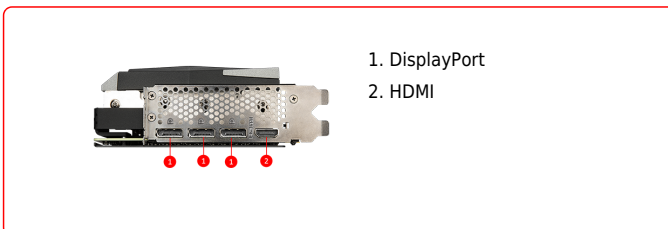

CONNECTIONS

FEATURES

- **TRI FROZR 2**
  TRI FROZR 2 offers the perfect balance between cool temperatures and quiet fans during endless gaming sessions.
- **TORX FAN 4.0**
  A masterpiece of teamwork, fan blades work in pairs to create unprecedented levels of focused air pressure.
- **Core Pipe**
  Precision-machined heat pipes ensure max contact and spread heat along the full length of the heatsink.
- **Airflow Control**
  Don't sweat it, Airflow Control guides the air to exactly where it needs to be for maximum cooling.
- **Custom PCB**
  The custom PCB has been engineered with hardened circuits and optimized trace routing for performance and reliability.
- **Dragon Center**
  MSI's exclusive Dragon Center software lets you monitor, tweak and optimize MSI products in real-time.
- **Graphene Backplate**
  A composite Graphene backplate reinforces the graphics card while providing passive thermal conduction properties.
- **Mystic Light**
  Mystic Light gives you complete control of the RGB lighting for MSI devices and compatible RGB products.

Generated 2021-02-03. Check for the latest version www.msi.com/datasheet. The information provided in this document is intended for informational purposes only and is subject to change without notice.