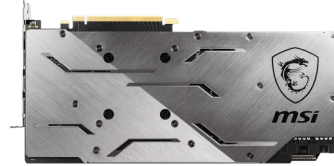

# msi

GRAPHICS CARD

## GeForce RTX 2070 GAMING Z 8G

#### TORX FAN 3.0

Award-winning fan design combining two different fin designs for cool & quiet gaming.

#### DOUBLE BALL BEARINGS

Strong and lasting core for the TORX Fan 3.0 to provide years of smooth and silent gaming.