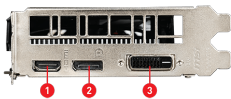

CONNECTIONS

1. HDMI
2. DisplayPort
3. DVI-D