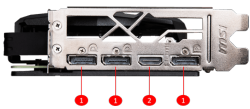

SPECIFICATION

Model Name	Radeon RX 5600 XT GAMING MX
Graphics Processing Unit	Radeon™ RX 5600 XT
Interface	PCI Express 4.0
Cores	2304 Units
Core Clocks	Boost: Up to 1620 MHz Game: Up to 1495 MHz Base: 1280 MHz (Game Clock is the expected GPU clock when running typical gaming applications, set to typical TGP (Total Graphics Power). Actual individual game clock results may vary.)
Memory Speed	14 Gbps
Memory	6GB GDDR6
Memory Bus	192-bit
Output	DisplayPort x 3 (v1.4) / HDMI 2.0b x 1
HDCP Support	Y
Power consumption	150W
Power connectors	8-pin x 2
Recommended PSU	450W (This is minimum PSU requirement, 550W is 'recommended' PSU requirement)
Card Dimension(mm)	297 x 141 x 42 mm
Weight (Card / Package)	922g / 1444g
DirectX Version Support	12
OpenGL Version Support	4.5
Multi-GPU Technology	Y
Maximum Displays	4
VR Ready	Y
Digital Maximum Resolution	7680x4320

FEATURE

TORX FAN 3.0: Supremely silent

- Dispersion fan blade: Steeper curved blade accelerating the airflow.
 - Traditional fan blade: Provides steady airflow to massive heat sink below.
- Afterburner Overclocking Utility
- Wireless control through Android/iOS devices.
 - Predator: In-game video recording.

CONNECTIONS

1. DisplayPort
2. HDMI