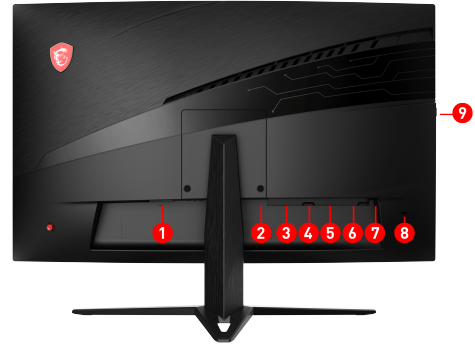

CONNECTIONS

1. Power Jack	6. 2x USB 2.0 Type A
2. 1x Display Port 1.2a	7. 1x USB 2.0 Type B (PC to Monitor)
3. 2x HDMI 2.0b	8. 1x Kensington Lock
4. 1x USB Type C (For DP and Charge)	9. Headset Hanger
5. 1x Earphone