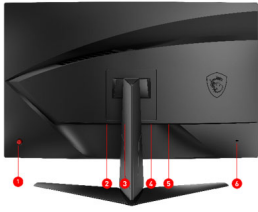

CONNECTIONS

1. 5-way joystick navigator
2. 1x HDMI (1.4)
3. 1x HDMI (1.4)
4. 1x Display Port (1.2)
5. 1x Earphone out
6. 1x Kensington Lock