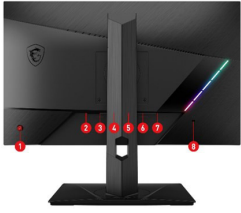

SPECIFICATIONS

Panel Size	23.8" (60cm)
Panel Resolution	1920 x 1080 (FHD)
Refresh Rate	170Hz
Response time	1ms (MPRT)
Panel Type	IPS
Brightness (nits)	250
Viewing Angle	178°(H) / 178°(V)
Aspect Ratio	16:9
Curvature	Flat
Contrast Ratio	1000:1
Active Display Area (mm)	527.04(H) x 296.46(V)
Pixel Pitch (H x V)	0.2745(H) x 0.2745(V)
Surface Treatment	Anti-glare
Display Colors	16.7M
DCI-P3 / sRGB	81.64%/102.58%
Video ports	1x Display Port (1.2a) 2x HDMI (1.4b)
USB ports	2x USB 2.0 Type A 1x USB 2.0 Type B
Audio	1x Earphone out
Kensington Lock	YES
VESA Mounting	100 X 100 mm
Control	5-way OSD navigation joystick
Power Type	External Adaptor 20V 2.25A
Power Input	100~240V, 50/60Hz
DYNAMIC REFRESH RATE TECHNOLOGY	FreeSync Premium
ACTIVATED RANGE	48 to 170Hz
DCR	100000000:1
Signal Frequency	30~100 KHz(H) 48 to 170 Hz(V)
Adjustment (Tilt)	-5° ~ 20°
Adjustment (Swivel)	-45° ~ 45°
Adjustment (Pivot)	-90° ~ 90°
Adjustment (Height)	0 ~ 130mm
Dimension (W x H x D)	540.3 x 385.8 x 233.7mm / 21.27 x 15.19 x 9.2 inch
Carton Dimension (W X H X D)	606 x 545 x 172mm / 23.9 x 21.46 x 6.77 inch

Smart black tuner to brighten your day by bringing out the fine details in dark areas.

Adjustable stand

Adjust the stand to the angle that is most suitable for you to keep yourself work comfortably

Weight (NW / GW)	5.7 Kg / 7.8 Kg 2.8 Without Stand
Frameless Design	Yes
Note	Display Port: 1920 x 1080 (Up to 170Hz) HDMI: 1920 x 1080 (Up to 144Hz) DCI-P3 and sRGB follow CIE1976 Standard

CONNECTIONS

1. 5-way joystick navigator
2. DC Jack
3. 2x HDMI (1.4b)
4. 1x Display Port (1.2a)
5. Earphone Out
6. 2x USB 2.0 Type A
7. 1x USB 2.0 Type B
8. Kensington Lock