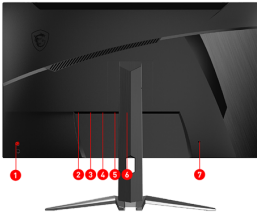

SPECIFICATIONS

Panel Size	31.5"
Panel Resolution	2560 x 1440 (WQHD)
Refresh Rate	170Hz
Brightness (nits)	250
Viewing Angle	178°(H) / 178°(V)
Aspect Ratio	16:9
Curvature	1000R
Contrast Ratio	2500 : 1
Active Display Area (mm)	697.344(H) x 392.256(V)
Pixel Pitch (H x V)	0.2724(H) x 0.2724(V)
Surface Treatment	Anti-glare
Display Colors	1.07B
Adobe RGB / DCI-P3 / sRGB	89.8% / 91.6% / 115.4%
Video ports	1x DP(1.2a) 2x HDMI (2.0b)
Audio ports	1 x Earphone out
Kensington Lock	Yes
VESA Mounting	100 x 100 mm
Power Input	100~240V
DYNAMIC REFRESH RATE TECHNOLOGY	FreeSync Premium
DCR	100000000:1
HDR Support	HDR Ready
Signal Frequency	90.9~251.1 KHz(H) , 48~170 Hz(V)
Adjustment (Tilt)	-5° ~ 20°
Adjustment (Height)	0-100mm
Dimension (W x D x H)	701x 269 x 480mm 701 x 128 x 428mm
Carton Dimension (W X D X H)	WW carton:885 x 200 x 654mm Outer:900 x 215 x 679mm
PIP / PBP Function	N/A
Note	Display Port: 2560x1440 (Up to 170Hz by DP overclocking) HDMI: 2560x1440 (Up to 144Hz) *sRGBand DCI-P3 follow CIE1976 standard

FEATURES

- Curved Gaming™**
View more of your game. MSI Curved Gaming™ monitors are perfect for gamers to play their games.
- 1000R**
Enjoy the most immersive gameplay with 1000R curvature rate.
- WQHD (2560 x 1440)**
Game titles will even look better, displaying more details due to the WQHD (2560 x 1440) resolution.
- Rapid Boost (170Hz + 1ms)**
Experience smooth gaming with a blazing fast refresh rate, that gives you the upperhand in fast moving games.
- Console Mode**
Best solution for console users: FHD@120Hz, 2K Resolution PS5™ Optimization.
- CEC Profile**
Set up profiles for multiple sets of devices and can automatically detect your settings.

CONNECTIONS

1. 5-way joystick navigator
2. 1 x Power Jack
3. 1 x DisplayPort (1.2a)
4. 1 x HDMI (2.0b)
5. 1 x HDMI (2.0b)
6. 1 x Earphone out
7. 1 x Kensington Lock