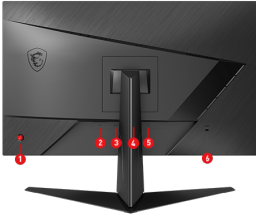

CONNECTIONS

1. 5-way joystick navigator
2. DC jack
3. 2 x HDMI™ (1.4b)
4. 1 x Display Port (1.2a)
5. Headphone out
6. Kensington lock