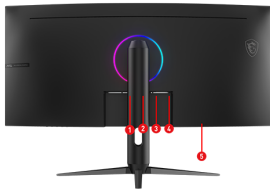

PIP / PBP Function	Yes
VESA Mounting	75 x 75 mm
Weight (NW / GW)	6.95kg / 10.05kg 5.4kg(without stand)
Note	DisplayPort: 3440 x 1440 (Up to 180Hz) HDMI™ 2.0b: 3440 x 1440 (Up to 100Hz) Adobe RGB, DCI-P3 and sRGB follow CIE1976 Standard

CONNECTIONS

1. 2 x HDMI™ 2.0b(UWQHD@100Hz)
2. Display Port 1.4a
3. Earphone out
4. DC-in
5. Kensington Lock