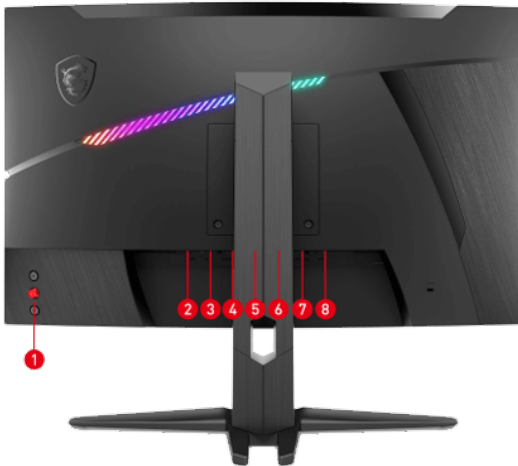

PATH TO THE FUTURE

Picture and logos

SELLING POINTS

- Rapid VA Panel - Optimize screen colors and brightness to enhance your viewing experience.
- A content creation level color reproduction of 90% Adobe RGB and 91% DCI-P3.
- WQHD High Resolution - Games will look even better, displaying more details.
- 240Hz Refresh Rate- Experience smooth gaming with a blazing fast refresh rate and response time.
- VESA DisplayHDR 400 - Stunning visuals through contrast and shadow adjustment.
- Mystic Light - The ultimate gaming finish.
- Gaming Intelligence App - Create the ultimate viewing settings for your game.
- Adjustable Stand - Easily change the position of the monitor for maximum ergonomics.

1. 5-Way Joystick Navigator
2. 1 x Power Jack
3. 2 x HDMI™ (2.0b)
4. 1 x DisplayPort (1.4a)
5. 1 x USB Type C (DisplayPort Alternate)
6. 1 x USB 2.0 Type B
7. 2 x USB 2.0 Type A
8. 1 x Earphone out

SPECIFICATION