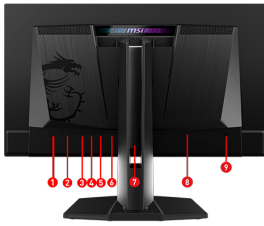

## CONNECTIONS

1. Headphone-out
2. 2x HDMI™ 2.1 (UHD@240Hz)
3. DisplayPort 2.1 (UHBR20)
4. USB Type-C (98W PD)
5. USB Type-B
6. 2x USB Type-A
7. 5-way Joystick Navigator
8. AC-in
9. Kensington lock