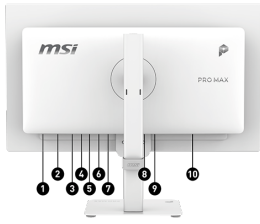

Dimension without Stand (W x D x H)	611.1 x 73.0 x 367.9 mm (24.06 x 2.87 x 14.48 inch)
CARTON DIMENSION (W X D X H)	810 x 142 x 478 mm (31.89 x 5.59 x 18.82 inch)
WEIGHT (NW / GW)	7 kg (15.43 lbs) / 10.5 kg (23.15 lbs)
ACCESSORIES	1x HDMI™ Cable (2.1), 1x DisplayPort Cable (1.4a), 1x Type-C Cable (3.2 Gen 2), 1x USB Type-B to A Cable (3.2 Gen 1), 1x Power Cord (C13), 1x Quick Guide, 4x VESA Wall Mount Screw, 1x VESA Plate, 4x VESA Plate Screw, 1x VESA Adapter Kit, 1x Cable Clip, 1x Fiber Cloth, Color Report
Note	HDMI™: 3840 x 2160 (Up to 120Hz) DisplayPort: 3840 x 2160 (Up to 120Hz) Type-C: 3840 x 2160 (Up to 120Hz) Delta-E (ΔE) ≤ 2 Support: HDMI CEC/ MSI Power Link, OLED Care 3.0, KVM 1.0, FW Update, PIP/PBP

CONNECTIONS

1. Headphone-out
2. 2x HDMI™ 2.1 (UHD@120Hz)
3. DisplayPort 1.4a
4. Type-C (DP alt.) w/ 15W PD
5. Type-C (DP alt.) w/ 98W PD
6. USB 5Gbps Type-B
7. 2x USB 5Gbps Type-A
8. Kensington Lock
9. 2x USB 5Gbps Type-A
10. AC-in