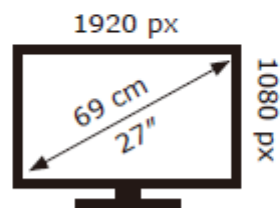

ENERG

LG Electronics

27MP500

22 kWh/1000h

2019/2013