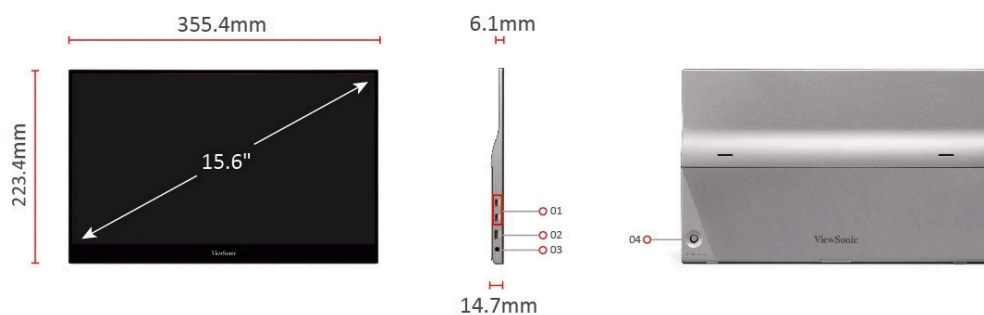

## Klíčové Vlastnosti

- Compact, lightweight, and portable
- 10-point multitouch technology for a more intuitive screen control
- USB-C one-cable solution for multimedia transfer, touch signal transmission, and power charging
- Flexible display setup – work at any angle
- Elegant, durable metallic design with a foldable stand

## Produkt Popis

The ViewSonic TD1655 is a portable 16" Full HD monitor with 10-point multitouch capability designed for dual-screen productivity beyond the office. Extend your display from phone, tablet, or laptop to a larger screen for seamless multitasking, personalized one-on-one presentation, or relaxed entertainment. The two universal USB-C connectors provide a one-cable solution for multimedia transfer and power charging. Tailor your work setup to your preferences with adjustable viewing angles and the option for both landscape and portrait display layouts. With a detachable magnetic anti-slip cover, metal case, and foldable aluminum stand designed for convenient mobility, enhance your mobile workstation anywhere, anytime.

## ROZMĚRY (IMPERIÁLNÍ) (ŠXHxV)

Balení (palce):	17.3 x 11.3 x 3.5
Fyzicky (palce):	13.99 x 8.8 x 0.58
Fyzická velikost bez stojanu (palce):	13.99 x 8.8 x 0.58

## ROZMĚRY (METRICKÉ) (ŠXHxV)

Balení (mm):	440 x 288 x 89
Fyzicky (mm):	355.46 x 223.44 x 14.7
Fyzická velikost bez stojanu (mm):	355.46 x 223.44 x 14.7