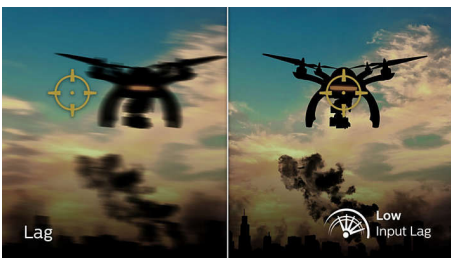

32M2C3500L/00

Highlights

180 Hz Gaming

You play intense, competitive gaming. You demand display with lag-free, ultra-smooth images. This display redraws the screen image up to 180 times per second, effectively faster than a standard display. A lower frame rate can make enemies appear to jump from spot to spot on the screen, making them difficult targets to hit. With a 180 Hz frame rate, you get those critical missing images on the screen which show enemy movement in ultra-smooth motion so you can easily target enemies. With ultra-low input lag and no screen tearing, this Philips display is your perfect gaming partner.

Low input lag

Input lag is the amount of time that elapses between performing an action with connected devices and seeing the result on screen. Low input lag reduces the time delay between entering a command from your devices to monitor, greatly improving play on twitch-sensitive video games, particularly important for playing fast-paced, competitive games.