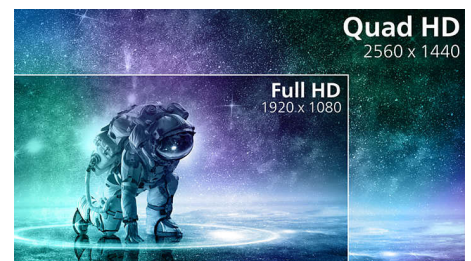

CrystalClear images

These Philips screens deliver Crystal Clear, Quad HD 2560 x 1440 or 2560 x 1080 pixel images. Utilising high-performance panels with a high-density pixel count, enabled by high bandwidth sources like USB-C, Displayport and HDMI, these new displays will make your images and graphics come alive. Whether you are a demanding professional who requires extremely detailed information for CAD-CAM solutions and uses 3D graphic applications, or a financial wizard working on huge spreadsheets, Philips displays will give you Crystal Clear images.