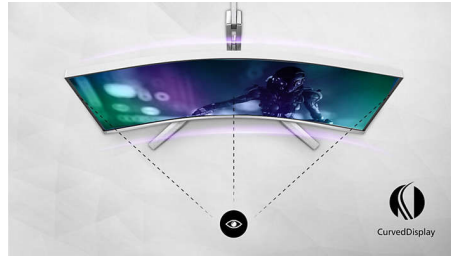

Built for fast action

- SmartImage game mode optimised for gamers
- VESA ClearMR 9000: for the highest image quality

Immersive visuals

- Ultra Wide-Color wider range of colours for a vivid picture
- Curved display design for a more immersive experience
- CrystalClear images with UltraWide QHD 3440 x 1440 pixels
- DisplayHDR™ True Black 400 delivers incredible shadow details
- QD OLED for superior colours and vibrant visuals

EVNIA

PHILIPS

QD OLED gaming monitor
Evia 6000 34" (86.36 cm), 3440 x 1440 (WQHD)

34M2C6500/00

Highlights

UltraWide CrystalClear images

These Philips screens deliver Crystal Clear, UltraWide Quad HD 3440 x 1440 pixel images. Utilising high-performance panels with high-density pixel count and 178/178 wide viewing angles, these new displays will make your images and graphics come alive. The UltraWide 21:9 format enables more productivity with more room for side-by-side comparisons and more viewable spreadsheet columns. Whether you are a demanding professional requiring extremely detailed information for CAD-CAM solutions or a financial wizard working on huge spreadsheets, Philips displays deliver Crystal Clear images.

DisplayHDR™ True Black 400

This Philips monitor is certified with VESA DisplayHDR™ True Black 400, delivering stunningly accurate shadow details with deeper blacks for a remarkable visual experience compared with conventional monitors of the same peak luminance. This Philips monitor comes with several HDR modes, each optimised for your usage scenarios: HDR Game, HDR Movie, HDR Photo and VESA DisplayHDR-certified level.

Curved display design

Desktop monitors offer a personal user experience, which suits a curved design very well. The curved screen provides a pleasant yet subtle immersion effect, which focuses on you at the centre of your desk.