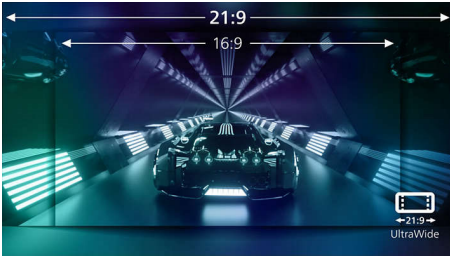

Built for fast action

- SmartImage game mode optimised for gamers
- VESA ClearMR 9000: for the highest image quality

Immersive visuals

- Ultra Wide-Color wider range of colours for a vivid picture
- Curved display design for a more immersive experience
- CrystalClear images with UltraWide QHD 3440 x 1440 pixels
- DisplayHDR™ True Black 400 delivers incredible shadow details
- QD OLED for superior colours and vibrant visuals

EVNIA

PHILIPS

QD OLED gaming monitor
Evia 6000 34" (86.36 cm), 3440 x 1440 (WQHD)

34M2C6500/00

Highlights

UltraWide CrystalClear images

These Philips screens deliver Crystal Clear, UltraWide Quad HD 3440 x 1440 pixel images. Utilising high-performance panels with high-density pixel count and 178/178 wide viewing angles, these new displays will make your images and graphics come alive. The UltraWide 21:9 format enables more productivity with more room for side-by-side comparisons and more viewable spreadsheet columns. Whether you are a demanding professional requiring extremely detailed information for CAD-CAM solutions or a financial wizard working on huge spreadsheets, Philips displays deliver Crystal Clear images.

DisplayHDR™ True Black 400

This Philips monitor is certified with VESA DisplayHDR™ True Black 400, delivering stunningly accurate shadow details with deeper blacks for a remarkable visual experience compared with conventional monitors of the same peak luminance. This Philips monitor comes with several HDR modes, each optimised for your usage scenarios: HDR Game, HDR Movie, HDR Photo and VESA DisplayHDR-certified level.