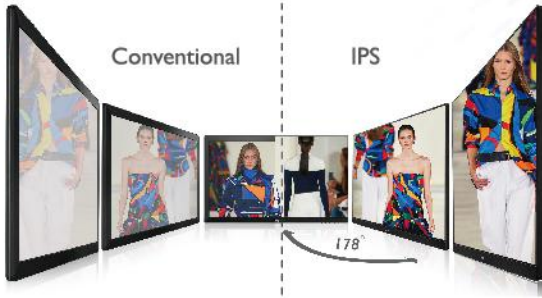

BenQ BL2706HT Business Monitor

BL2706HT, the 27 inch Full HD IPS frameless monitor with superior image performance and an ergonomic design is ideal for heavy monitor users seeking a display that offers both aesthetics and functionality. The elegant edge-to-edge slim bezel design integrates BenQ's eye-care technology delivering the most optimal viewing comfort for office work.

Because it matters

BenQ BL2706HT Business Monitor

Wide Viewing Angle with IPS Technology

With IPS (In-Plane Switching) Technology, you see accurate color and image reproduction from any angle. An expansive 178° viewing angle is great for work and for reviewing on-screen with multiple people in the room.

Ergonomic Design

Customize your workstation for the perfect user environment with an extensive range of height, tilt, pivot, stroke and swivel monitor adjustments, so you can enjoy viewing pictures in its full context.

A Frameless Design to Enlarge Your Workspace

Stylish frameless design makes the monitor look lighter and larger. Saving nearly 40 mm of your workspace, edge-to-edge monitors are less intrusive and deliver an elegant visual performance.