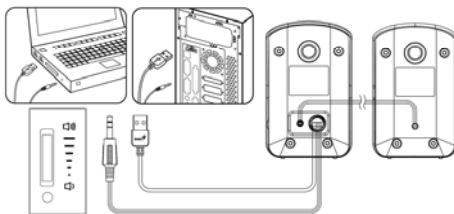

### Features:

- Total RMS output: 1.5 watts
- Total peak power: 3 watts
- Power supplied by USB port from desktop/notebook
- Selected 50x50 mm speakers for clear sound
- Glossy front panel
- Volume control
- Works great with any computer system using a standard 3.5mm audio plug
- Compatible with Win7, Vista, XP, Mac 10.0 or above