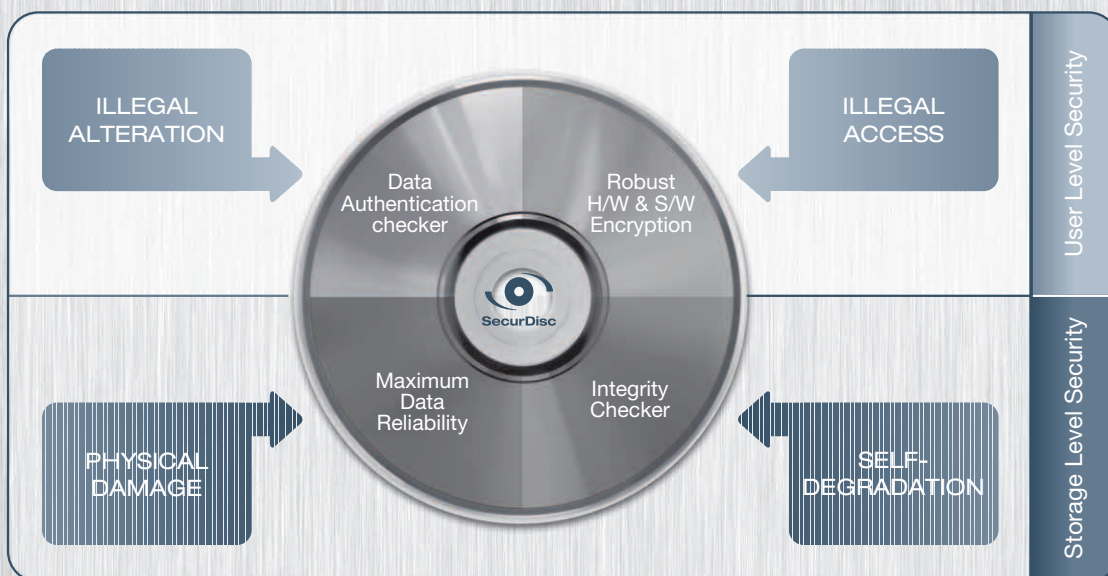

SYSTEMS REQUIREMENTS

- MS Windows 2000 (Service Pack 4 or higher); MS Windows XP; MS Windows 2003 Server; MS Windows XP Media Center Edition; MS Windows Vista
- MS Windows Internet Explorer 5.5 or higher must be installed
- Microsoft® Direct X 9.0c or higher
- 800 MHz Intel® Pentium® III processor, AMD Sempron™ 2200+ processors or equivalent, 128 MB RAM (512 MB RAM for Windows Vista)
- Hard drive space for installation of Nero Express and InCD around 80 MB
- Graphics card: min. of 8 MB video memory, min. resolution 800 x 600 pixels, and 16-bit color settings (DirectX9 compatible graphics card for Windows Vista)

www.securdisc.net

Nero Inc.
330 N. Brand Blvd., Suite 800, Glendale, CA 91203, USA

For sales inquiries please contact:

sales-americas@securdisc.net