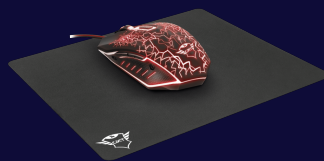

#24625

Gaming mouse & mouse pad

Accurate 4000 dpi gaming mouse and mouse pad with textured weave surface for optimal accuracy and smooth control

Key features

- Fully illuminated top
- Speed select button (800-4000 dpi)
- 6 responsive buttons
- Rubberized top cover for a firm grip
- Ambidextrous form factor
- 245x210 mm surface design

What's in the box

- Mouse
- Mouse pad
- User guide

System requirements

- Windows 10, 8, 7
- USB port

Other colour versions

22736