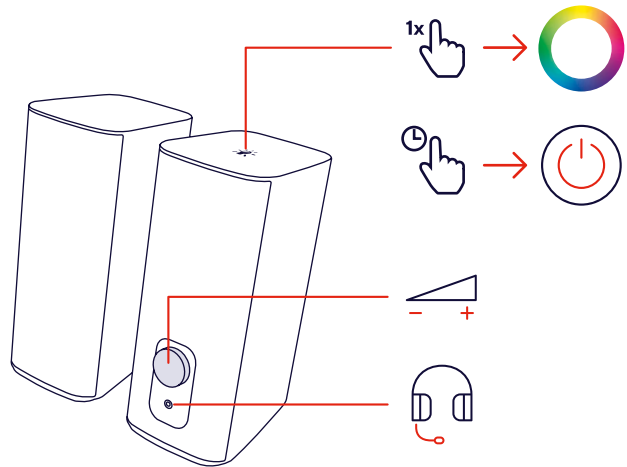

4.

● CLEVER GAMING

GAMING X Trust.

CETIC
USER GUIDE
 ILLUMINATED SPEAKER SET

FAQ

WWW.TRUST.COM/24970/FAQ
 Trust International BV - Laan van Barcelona 600 - 3317DD, Dordrecht, The Netherlands
 ©2023 Trust All rights reserved.