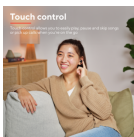

25296_EN_pictures_product_pictorial_5.tif

ImageWidth: 4.000 px
ImageHeight: 4.000 px
ImageResolution: 300 dpi