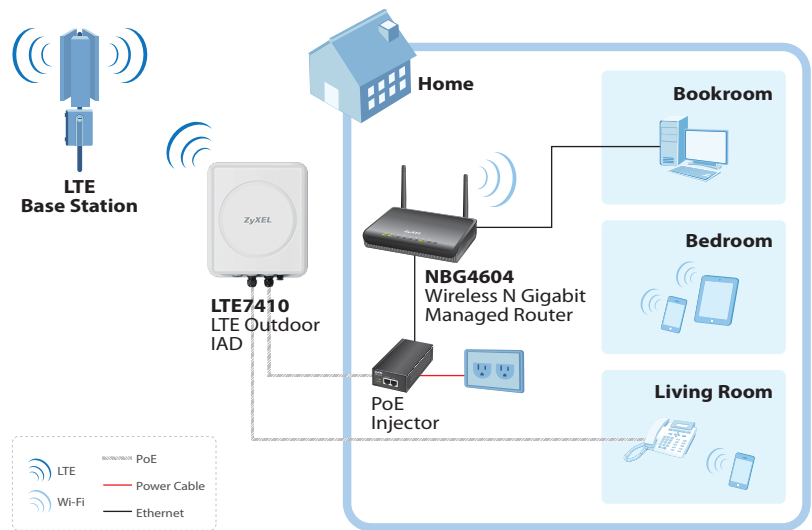

Cost-effective, High-quality Solution with Better Coverage for Residential Applications

Home

Challenge

As home subscribers demand diverse, high-quality applications on computers and other home devices, operators need to offer more than just bandwidth for not only improved network accessibility and high-speed Internet access, but also stable quality and reduced latency.

As a WAN backup alternative, LTE provides cost-effective, rapidly deployable, reliable and secure primary or backup connectivity to maintain uninterrupted service in case of unstable Internet connection.

The ZyXEL LTE outdoor IAD with high-band (band 3 and 7) built-in is especially adequate for buildings with solid walls thanks to its strong power of penetration. The cost-effective LTE can improve network capacity and range to deliver the best indoor coverage possible for home applications.

Performance Features

- Robust IP67 mechanical design for harsh environments
- SIP-Based VoIP communications
- Supports bridge or router mode support
- Remote management through TR-069

Application Benefits

- Improved user experience
- Provides users with simple, secure and high-speed access
- Reduce the cost of delivering mobile networks
- Optimizes home-network deployments
- Cost-effective integration of VoIP communication services