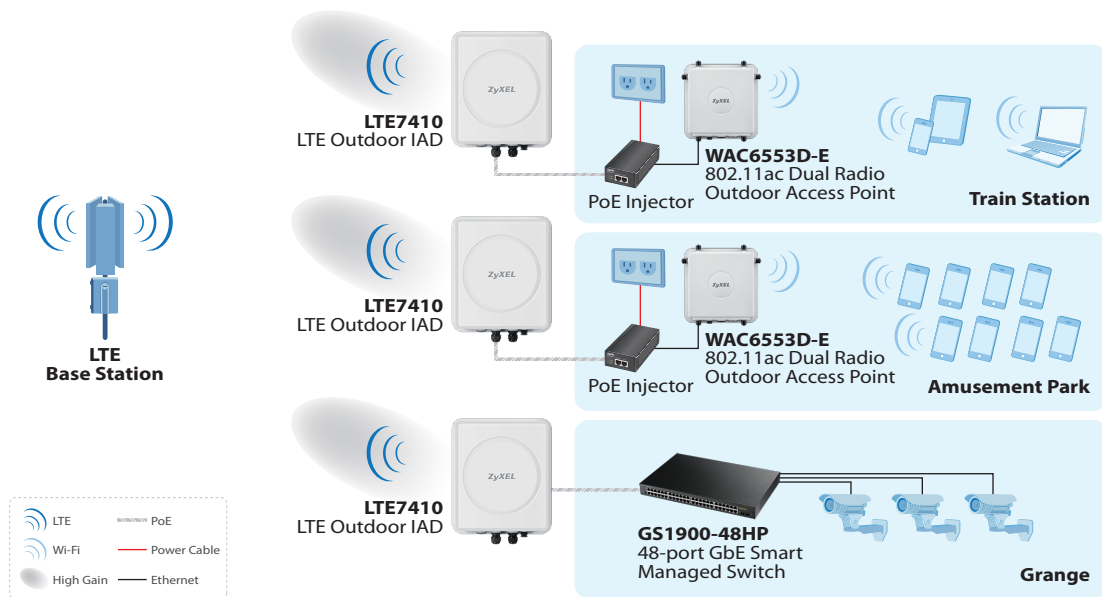

Solution for Massive Coverage Improvement in Challenging Suburban Areas

Suburban

Challenge

Many suburban areas have a common challenge to deploy networks in remote sites where Internet connection is difficult to reach indoor/outdoor hot spots for desirable coverage. These sites include train stations, amusement parks, airports, shopping malls, farms and walls, among others. The difficulties operators encounter could be weak signals in remote sites, varied access media, remote power supply (PoE) and Internet cabling that are relatively hard to deploy.

Performance Features

- LTE multi-band support
- High-gain, multiple-band antenna
- Robust IP67 mechanical design for harsh environments
- Bridge or router mode support
- Remote management through TR-069

The ZyXEL LTE outdoor IAD provides a low-band (band 20), built-in high-gain antenna that offers high performance and steady transfer quality. LTE infrastructures that enable great network capability and efficiency not only reduce the need for costly construction but also significantly improve coverage and capacity on a massive scale in most challenging outdoor environments.

Application Benefits

- Expand Internet coverage in weak signal strength areas
- Reinforce or deploy in Wi-Fi dead spots
- Ultra-fast broadband access in wide public venues
- Cost-effective coverage in large places and remote regions
- Resistance to harsh outdoor environments
- Multi-band, high-gain antennas for long-range signals