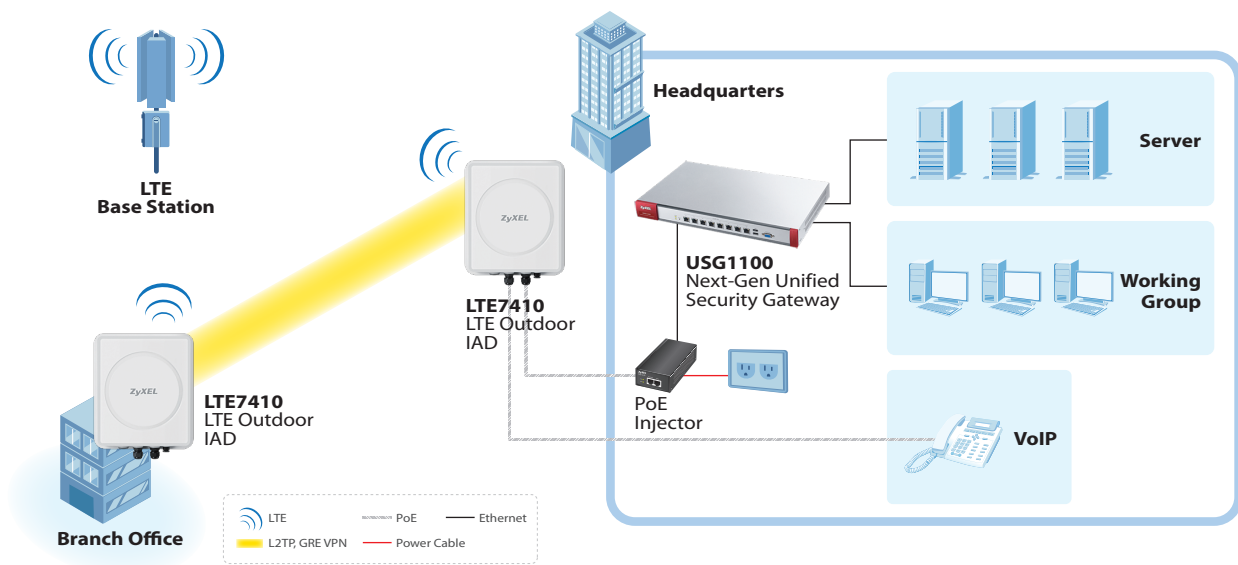

Flexible, Modern Business Solution with Networking Architecture

Small Businesses

Challenge

Business networks become more and more complex today as the IT staff deploys different network applications such as VoIP, network infrastructures and remote connectivity at the same time to satisfy people calling for higher Internet speeds. All these lead to even more network construction, cost, operation and maintenance issues.

The answer to the complicated internet structure is the LTE outdoor IAD that provides both router mode and bridge mode, so the IT staff has a flexible option to operate

in diversified network architectures; and LTE also helps addressing key challenges such as construction, cost, operation and maintenance difficulties during network modernization process.

LTE services also include smart QoS for VoIP to ensure streaming performance. The expected improvements of both service quality and availability are bound to provide abundant bandwidth for growing business applications.

Performance Features

- LTE multi-band support
- Robust IP67 mechanical design for harsh environments
- SIP-based VoIP communications
- Bridge or router mode support
- L2TP, GRE VPN with site-to-site tunnel capability
- Remote management through TR-069

Application Benefits

- Enhanced network capacity and coverage
- Efficient network operations
- Optimized business-network deployments
- Powerful embedded VPN solution for connecting offices and remote sites
- Cost-effective integration of VoIP communication services
- Smart QoS for high-quality VoIP performance