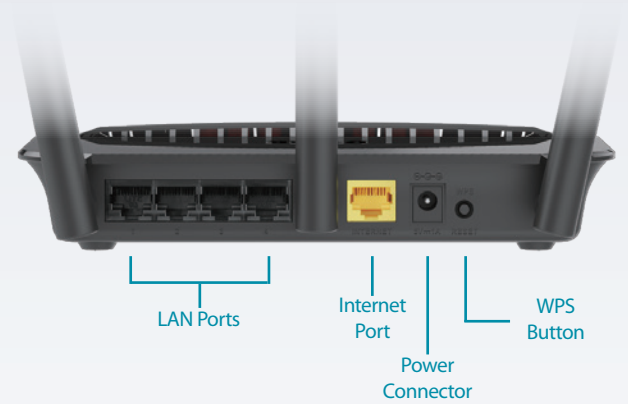

Extend Your Existing Wireless Network

You can also use the Wireless AC750 Dual Band Router to increase the coverage of your existing home Wi-Fi network. Wireless AC750 technology ensures fast connection speeds whilst providing backward compatibility with older wireless devices in your network, allowing you to enjoy a reliable wireless connection.

Easy to Set Up, Easy to Secure

Sharing your Internet connection doesn't have to be a complicated process; just open a web browser to access the setup wizard and follow the easy step-by-step instructions to get started. Implement WPA/WPA2 wireless security in minutes with the wireless network setup wizard, or use Wi-Fi Protected Setup (WPS), which establishes a secure connection to new devices without the need to enter settings or create passwords. In addition, the built-in firewall protects against malicious attacks from the Internet, and access control features allow you to restrict access to your network.

Back View