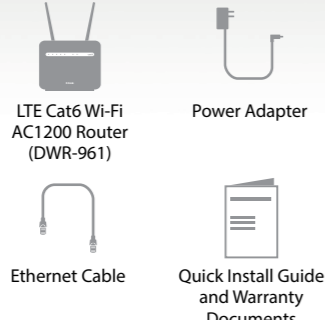

D-Link®

D-Link®

DWR-961/EE
LTE Cat6 Wi-Fi
AC1200 Router

1. **Minimum Requirements**
2. + Computer or mobile device with 802.11ac/n/g wireless adapter
   - + Internet Explorer® 10, Firefox® 36, Chrome™ 40, or Safari 8
   - + Mini SIM Card
   - + Subscription with a mobile Internet Service Provider

What's in the Box

D-Link®

DWR-961/EE