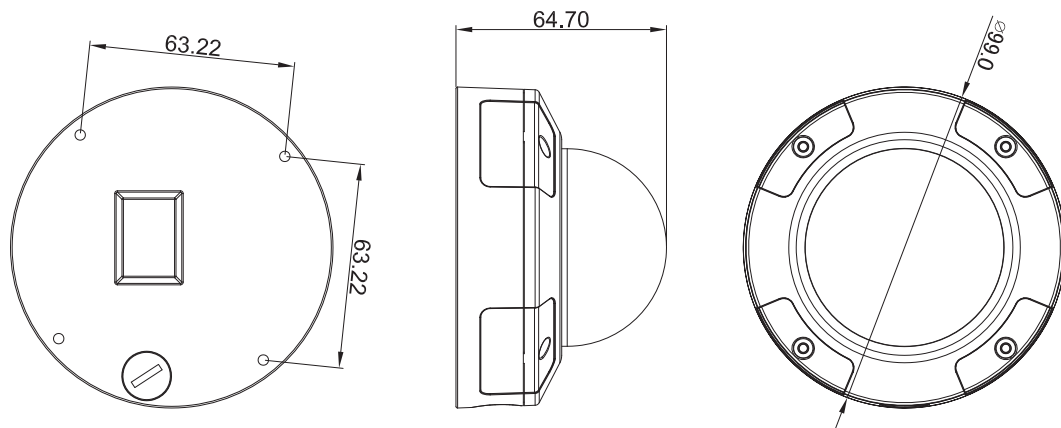

Full HD Outdoor Vandal-Proof PoE Dome Camera

General		
Weight	• 365 g $\pm$ 5%	
External Power Adapter (not included)	• Input: 100 to 240 V AC, 50/60 Hz	• Output: 12 V DC 1.5 A
Power Consumption	• 6.6 W $\pm$ 5% (PoE)	
Temperature	• Operating: -30 to 50 °C (-22 to 124 °F)	• Storage: -20 to 70 °C (-4 to 158 °F)
Humidity	• Operating: 20% to 80% non-condensing	• Storage: 5% to 95% non-condensing
Certifications	• CE • CE LVD	• FCC • RCM

Dimensions

Optional Accessories

Model Name	• Wall-Mount Bracket	• Ceiling-Mount Bracket	• Angled Ceiling-Mount Bracket
Model Number	• DCS-37-1	• DCS-37-2	• DCS-37-3
Product Image			
Dimensions (L x W x H)	• 183 x 120 x 90 mm	• $\varnothing$ 117 x 40 mm	• $\varnothing$ 129 x 72.1 mm

¹The camera is compatible with microSD cards up to v3.01 and is not compatible with v4.x cards.

For more information: www.dlink.com

D-Link European Headquarters. D-Link (Europe) Ltd., First Floor, Artemis Building, Odyssey Business Park, West End Road, South Ruislip HA4 6QE, United Kingdom. Specifications are subject to change without notice. D-Link is a registered trademark of D-Link Corporation and its overseas subsidiaries. All other trademarks belong to their respective owners. ©2018 D-Link Corporation. All rights reserved. E&OE.

Updated July 2018

D-Link®