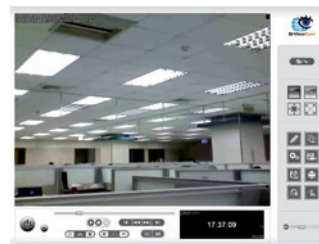

Free D-ViewCam™ Video Management Software DCS-100

Bundled free with D-Link network cameras D-ViewCam enables users to centrally manage multiple cameras for home or businesses.

Supporting up to 32 network cameras and up to 64 users, D-ViewCam is compatible with all current D-Link network cameras and video servers, offers digital monitoring and recording with a wide array of features including simultaneous video recording, playback and live view.

D-ViewCam offers scheduled, motion and manual recording. Recorded files can be searched by video type and selected files can be played, edited and converted into AVI or ASF files. The e-map mode in the application allows users to arrange a map with camera locations and orientation, while additional features such as auto-patrol, rotate, zoom, and focus provide optimal control over video surveillance.

Playback view