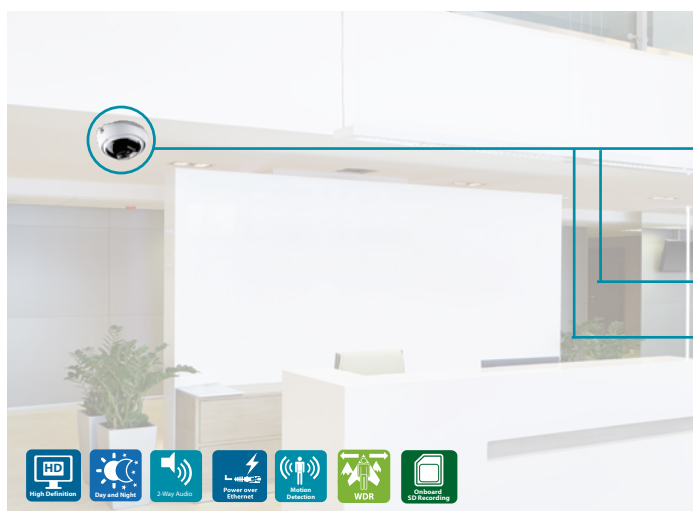

VIGILANCE CAMERA RANGE

Professional Video Surveillance.
Simplified.
Affordable.

Vigilance Camera Range

The Vigilance Camera Range offers professional, full featured high definition video surveillance that is easy to install and highly affordable. The range consist of cameras designed specifically to meet different surveillance and environmental requirements. From standalone surveillance solutions that allow you to record video without additional software or equipment, to weather/vandal-proof cameras for harsh environments.

Full HD PoE Dome Camera DCS-4603

Integrated IR illuminator with IRC-filter

- Allows the camera to see in complete darkness with detailed grayscale images.
- Capture crisp colour images during daytime with ICR-filter to block unwanted infrared light.

Wide Dynamic Range

- Effective in contrasting light conditions, giving clear footage from shadowed areas as well as brightly lit spaces.

Full HD Panoramic PoE Camera DCS-4622

360° Whole Room Coverage

- See it all with a wide-angle fisheye lens that gives you complete 360° coverage that lets you monitor a large area with a single camera